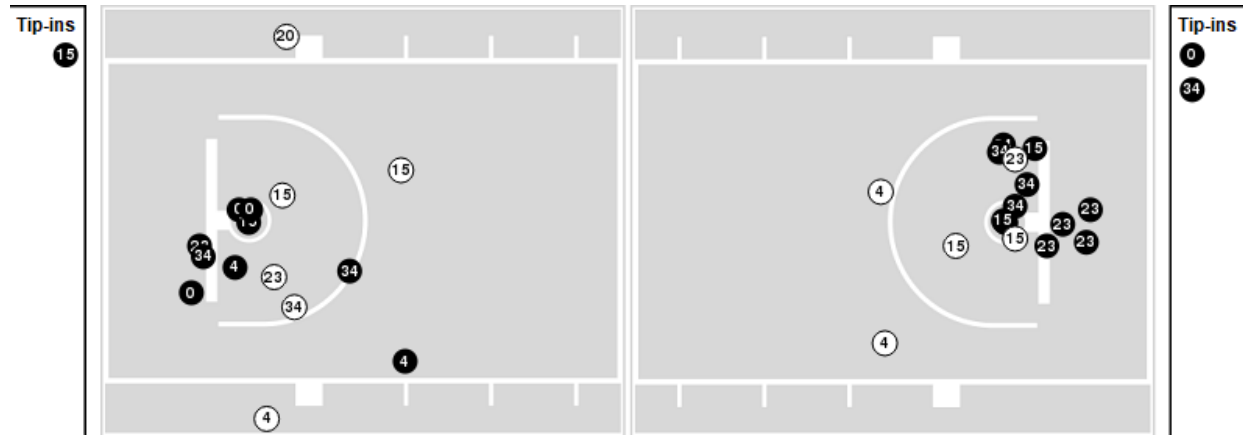

Officials: Joe Lindsay, Mike Nance, Rob Rorke

Players => AllFG Types=>AllResults=>All

Texas A&M

All Field Goals

Blow Up Chart

● Made ○ Missed N - Player Number

Texas A&M	M/A	%
Field Goals	26/54	48
2 Points	22/38	58
3 Points	4/16	25
Free Throws	13/19	68

Texas A&M	M/A	%
Points in the Paint	42 (21 / 30)	70
Fast Break Points	3 (2/3)	67
Second Chance Points	18 (10/13)	77
Effective FG%	52	

LSU at Texas A&M

01/07/23 Reed Arena, Bryan-College Station
2022-23 Men's Basketball