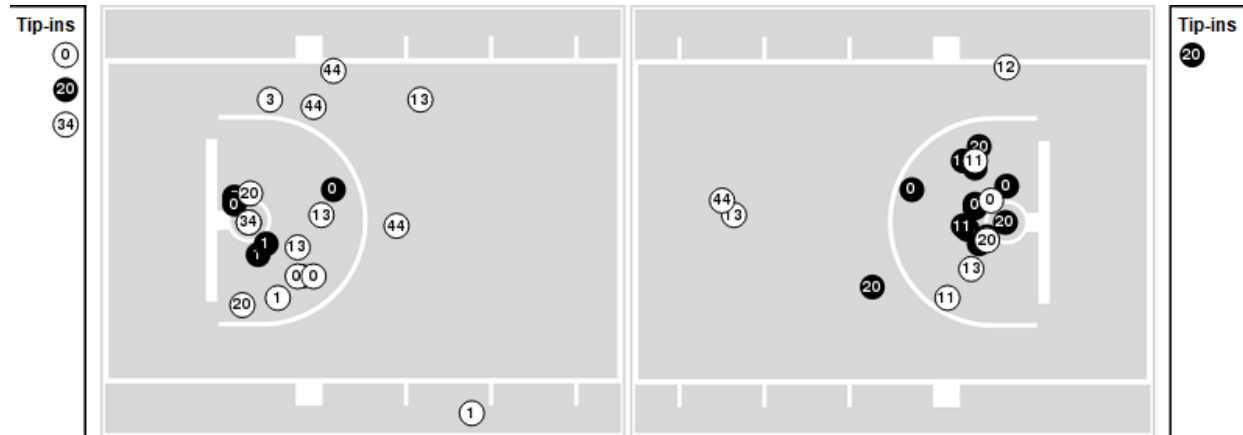

Blow Up Chart

● Made ○ Missed N - Player Number

LSU	M/A	%
Field Goals	25/62	40
2 Points	21/45	47
3 Points	4/17	24
Free Throws	6/12	50

LSU	M/A	%
Points in the Paint	40 (20 / 40)	50
Fast Break Points	8 (4/4)	100
Second Chance Points	6 (3/8)	38
Effective FG%	44