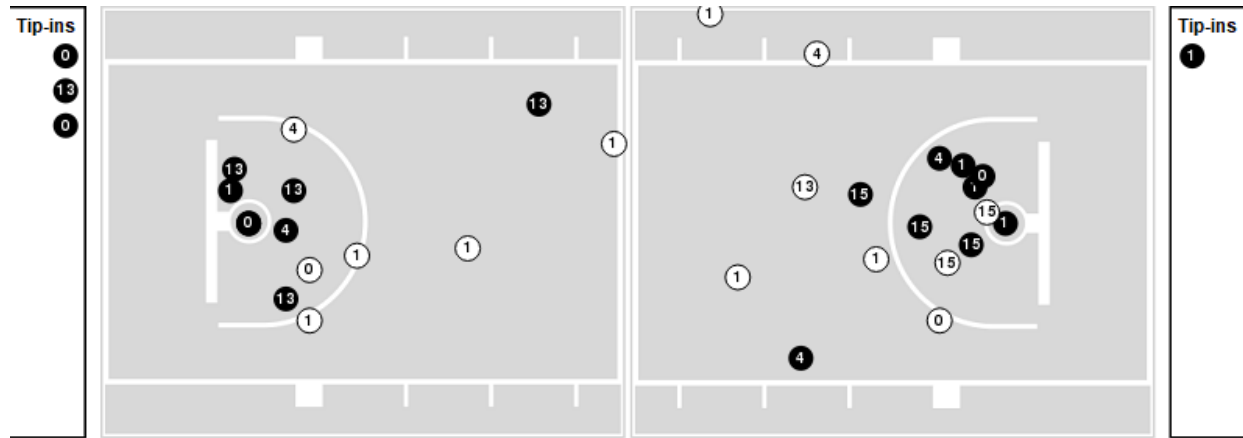

Blow Up Chart

● Made   ○ Missed   N - Player Number

Arkansas	M/A	%
Field Goals	24/65	37
2 Points	20/40	50
3 Points	4/25	16
Free Throws	5/10	50

Arkansas	M/A	%
Points in the Paint	36 (18 / 31)	58
Fast Break Points	7 (4/6)	67
Second Chance Points	11 (6/12)	50
Effective FG%	40