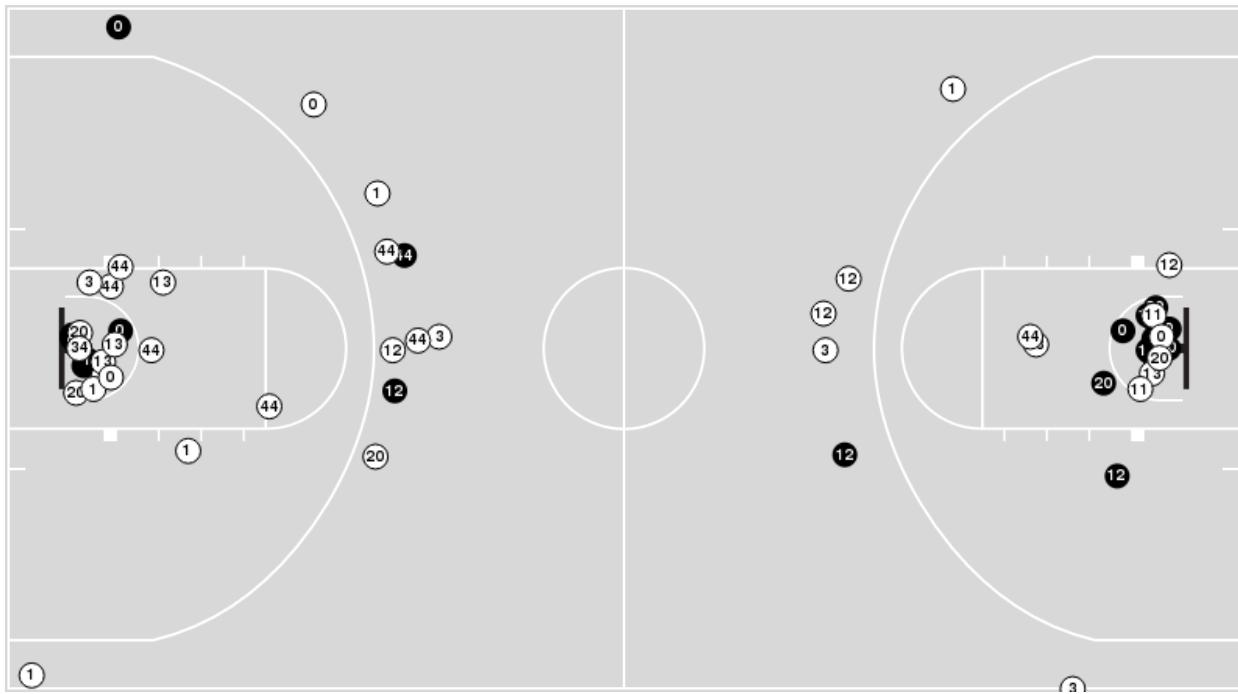

Arkansas at LSU

12/28/22 Maravich Assembly Center, Baton Rouge
2022-23 Men's Basketball

Game Time: 8:00 PM
Game Duration: 2:09
Attendance: 10,428

Officials: Joe Lindsay, Patrick Evans, Ron Groover

Players => 0, 1, 2, 3, 4, 5, 10, 11, 12, 13, 15, 20, 21, 25, 30, 34, 44 FG Types=>AllResults=>All

LSU

All Field Goals