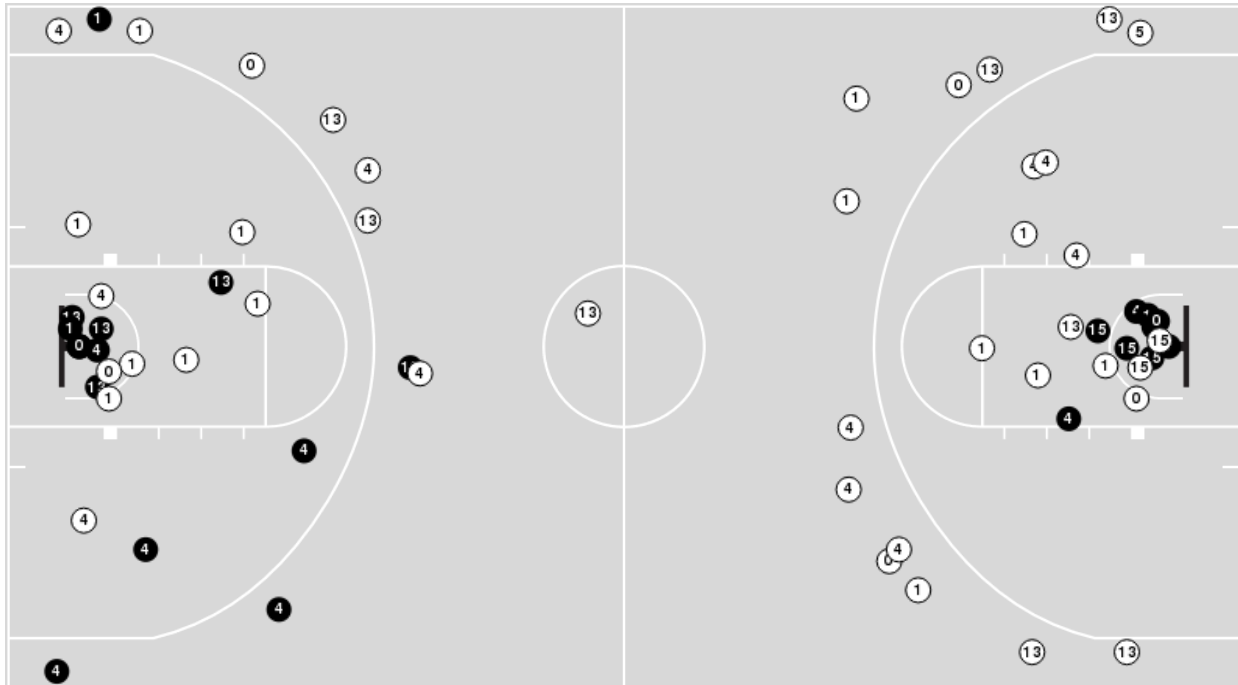

Arkansas at LSU

12/28/22 Maravich Assembly Center, Baton Rouge
2022-23 Men's Basketball

Game Time: 8:00 PM
Game Duration: 2:09
Attendance: 10,428

Officials: Joe Lindsay, Patrick Evans, Ron Groover

Players => AllFG Types=>AllResults=>All

Arkansas

All Field Goals