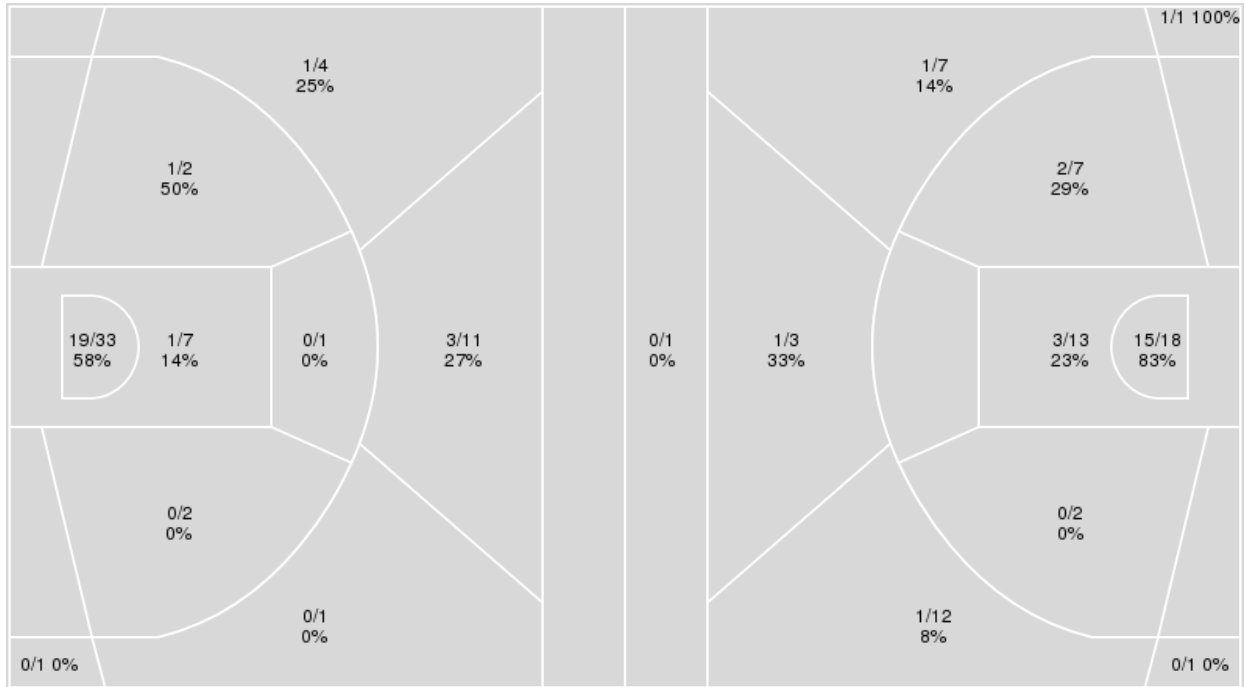

Arkansas at LSU

12/28/22 Maravich Assembly Center, Baton Rouge
2022-23 Men's Basketball

Game Time: 8:00 PM
Game Duration: 2:09
Attendance: 10,428

Officials: Joe Lindsay, Patrick Evans, Ron Groover

{ Players => 0, 1, 2, 3, 4, 5, 10, 11, 12, 13, 15, 20, 21, 25, 30, 34, 44; } { Players => All; } FG Types => All; Results => All;
FG Types => All; Results => All;

LSU

Arkansas

LSU	M/A	%
Field Goals	25/62	40
2 Points	21/45	47
3 Points	4/17	24
Free Throws	6/12	50

Arkansas	M/A	%
Field Goals	24/65	37
2 Points	20/40	50
3 Points	4/25	16
Free Throws	5/10	50