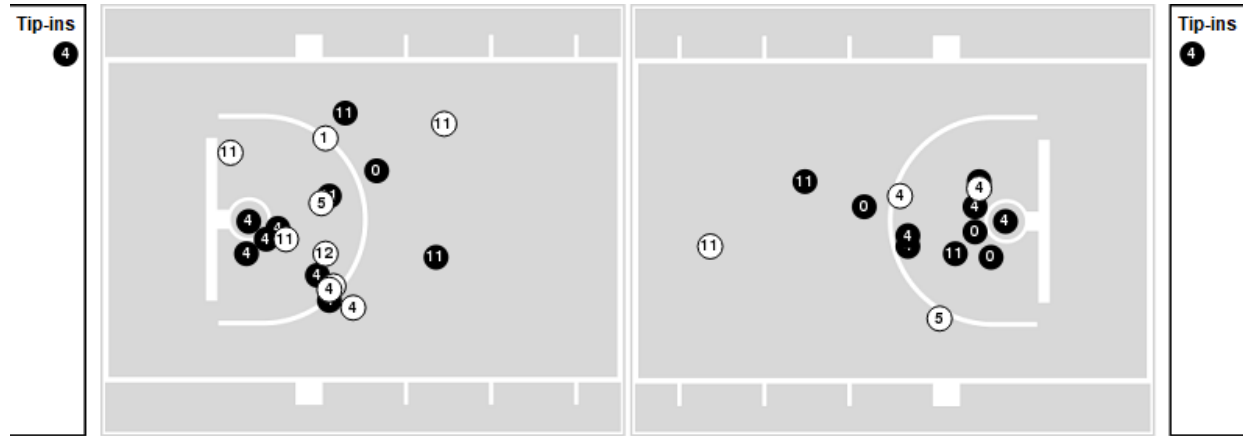

LSU

No	Name	Mins		Score		Points Diff		Points per Min		Assists		Rebounds		Steals		Turnovers	
		On	Off	On	Off	On	Off	On	Off	On	Off	On	Off	On	Off	On	Off
0	Trae Hannibal	20:42	19:18	48 - 42	41 - 39	6	2	2.32	2.12	12	7	20	15	2	4	7	3
1	Cam Hayes	30:52	09:08	74 - 59	15 - 22	15	-7	2.40	1.64	16	3	24	11	6	0	6	4
3	Justice Hill	26:29	13:31	49 - 53	40 - 28	-4	12	1.85	2.96	11	8	22	13	5	1	7	3
4	Kendal Coleman	12:29	27:31	25 - 25	64 - 56	0	8	2.00	2.33	2	17	15	20	0	6	5	5
11	Justice Williams	09:45	30:15	25 - 24	64 - 57	1	7	2.56	2.12	5	14	8	27	0	6	3	7
12	KJ Williams	24:31	15:29	61 - 50	28 - 31	11	-3	2.49	1.81	16	3	18	17	6	0	5	5
13	Jalen Reed	11:58	28:02	18 - 28	71 - 53	-10	18	1.50	2.53	6	13	8	27	1	5	4	6
20	Derek Fountain	31:02	08:58	74 - 59	15 - 22	15	-7	2.38	1.67	14	5	29	6	5	1	6	4
44	Adam Miller	32:12	07:48	71 - 65	18 - 16	6	2	2.20	2.31	13	6	31	4	5	1	7	3

Winthrop at LSU

12/17/22 Maravich Assembly Center, Baton Rouge
2022-23 Men's Basketball

Game Time: 6:00 PM
Game Duration: 1:57
Attendance: 9,067

Officials: Bart Lenox, Olandis Poole, Garrick Shannon

Players => 0, 1, 2, 3, 4, 5, 10, 11, 12, 13, 15, 21, 23, 25, 33FG Types=>AllResults=>All

Winthrop

All Field Goals

Blow Up Chart

● Made ○ Missed N - Player Number

Winthrop	M/A	%
Field Goals	31/60	52
2 Points	20/34	59
3 Points	11/26	42
Free Throws	8/12	67

Winthrop	M/A	%
Points in the Paint	40 (20 / 33)	61
Fast Break Points	11 (7/8)	88
Second Chance Points	14 (6/8)	75
Effective FG%	61	

Winthrop at LSU

12/17/22 Maravich Assembly Center, Baton Rouge
2022-23 Men's Basketball

Game Time: 6:00 PM
Game Duration: 1:57
Attendance: 9,067

Officials: Bart Lenox, Olandis Poole, Garrick Shannon

Players => 0, 1, 2, 3, 4, 5, 10, 11, 12, 13, 15, 20, 21, 25, 30, 34, 44 FG Types=>AllResults=>All