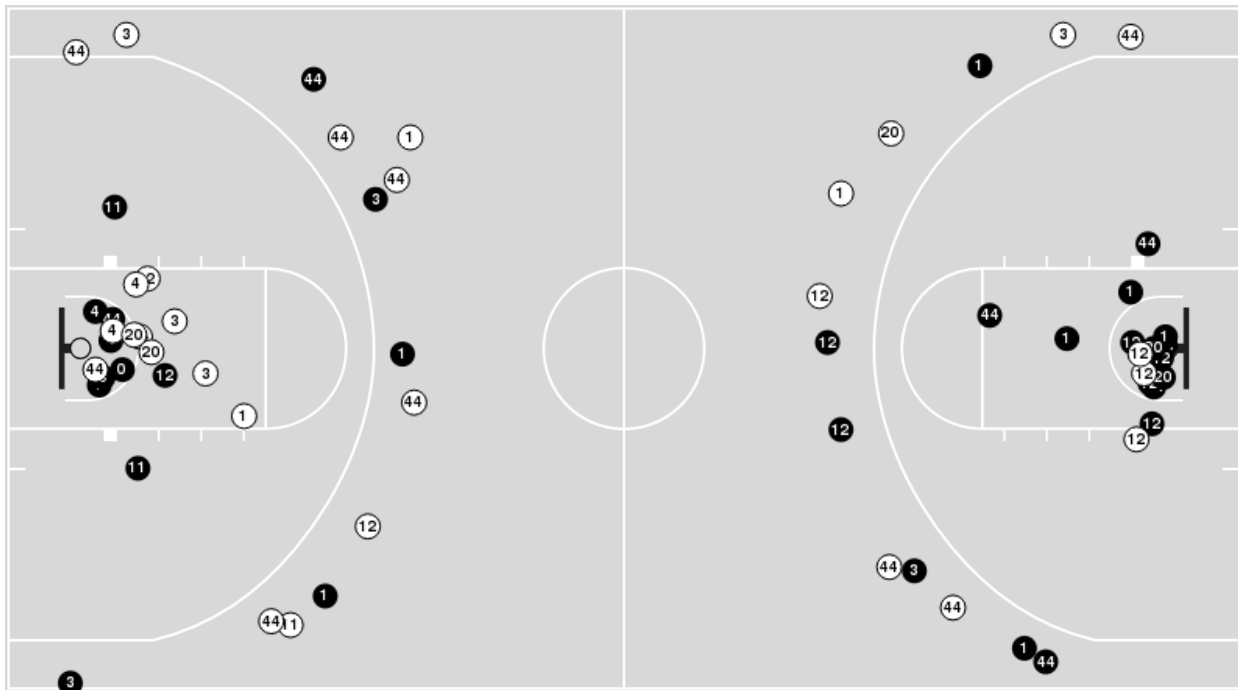

Winthrop at LSU

12/17/22 Maravich Assembly Center, Baton Rouge
2022-23 Men's Basketball

Game Time: 6:00 PM
Game Duration: 1:57
Attendance: 9,067

Officials: Bart Lenox, Olandis Poole, Garrick Shannon

Players => 0, 1, 2, 3, 4, 5, 10, 11, 12, 13, 15, 20, 21, 25, 30, 34, 44 FG Types=>AllResults=>All

LSU

All Field Goals