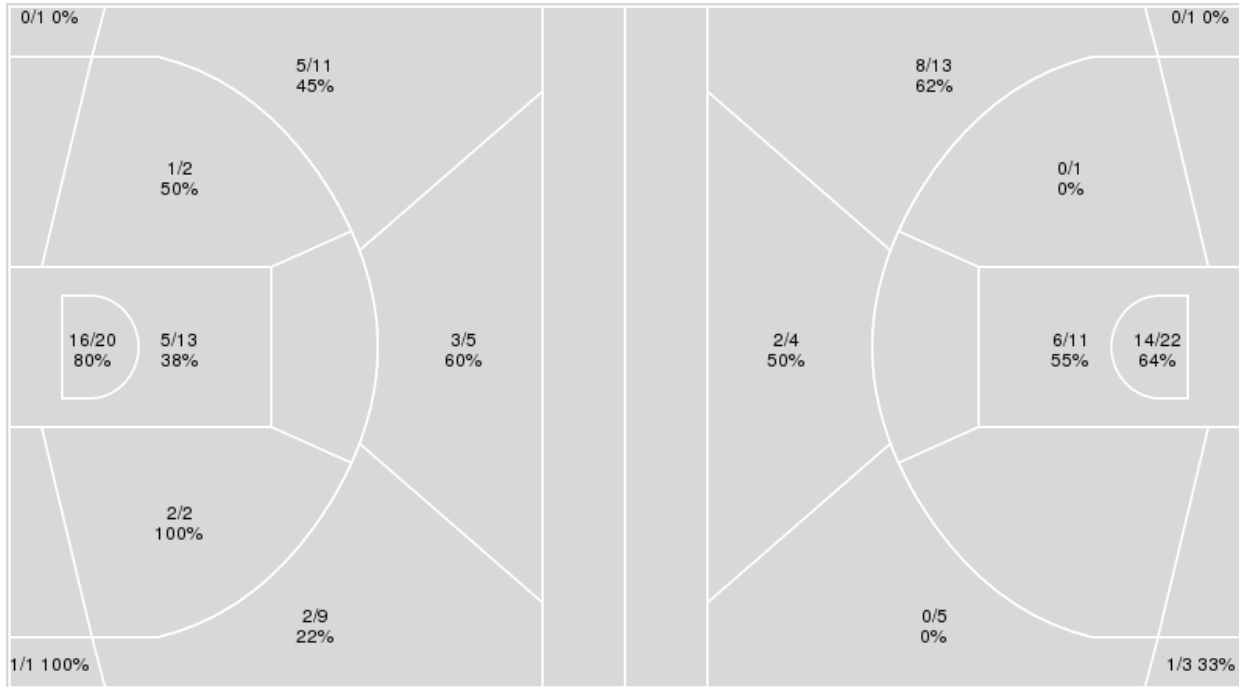

Winthrop at LSU

12/17/22 Maravich Assembly Center, Baton Rouge
2022-23 Men's Basketball

Game Time: 6:00 PM
Game Duration: 1:57
Attendance: 9,067

Officials: Bart Lenox, Olandis Poole, Garrick Shannon

{ Players => 0, 1, 2, 3, 4, 5, 10, 11, 12, 13, 15, 20, 21, 25, 30, 34, 44; }
FG Types => All; Results => All;

{ Players => 0, 1, 2, 3, 4, 5, 10, 11, 12, 13, 15, 21, 23, 25, 33; } FG
Types => All; Results => All;

LSU

Winthrop

LSU	M/A	%
Field Goals	35/64	55
2 Points	24/37	65
3 Points	11/27	41
Free Throws	8/12	67

Winthrop	M/A	%
Field Goals	31/60	52
2 Points	20/34	59
3 Points	11/26	42
Free Throws	8/12	67