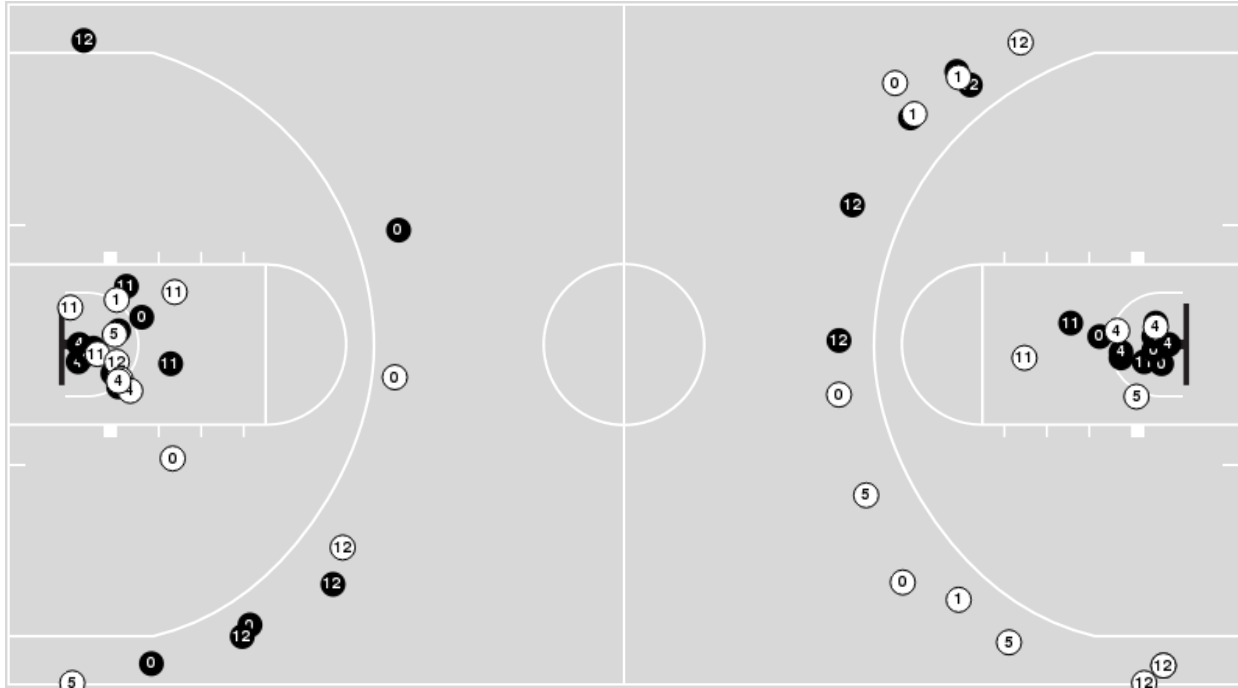

LSU

No	Name	Mins		Score		Points Diff		Points per Min		Assists		Rebounds		Steals		Turnovers	
		On	Off	On	Off	On	Off	On	Off	On	Off	On	Off	On	Off	On	Off
0	Trae Hannibal	20:42	19:18	48 - 42	41 - 39	6	2	2.32	2.12	12	7	20	15	2	4	7	3
1	Cam Hayes	30:52	09:08	74 - 59	15 - 22	15	-7	2.40	1.64	16	3	24	11	6	0	6	4
3	Justice Hill	26:29	13:31	49 - 53	40 - 28	-4	12	1.85	2.96	11	8	22	13	5	1	7	3
4	Kendal Coleman	12:29	27:31	25 - 25	64 - 56	0	8	2.00	2.33	2	17	15	20	0	6	5	5
11	Justice Williams	09:45	30:15	25 - 24	64 - 57	1	7	2.56	2.12	5	14	8	27	0	6	3	7
12	KJ Williams	24:31	15:29	61 - 50	28 - 31	11	-3	2.49	1.81	16	3	18	17	6	0	5	5
13	Jalen Reed	11:58	28:02	18 - 28	71 - 53	-10	18	1.50	2.53	6	13	8	27	1	5	4	6
20	Derek Fountain	31:02	08:58	74 - 59	15 - 22	15	-7	2.38	1.67	14	5	29	6	5	1	6	4
44	Adam Miller	32:12	07:48	71 - 65	18 - 16	6	2	2.20	2.31	13	6	31	4	5	1	7	3

Winthrop at LSU

12/17/22 Maravich Assembly Center, Baton Rouge
2022-23 Men's Basketball

Game Time: 6:00 PM
Game Duration: 1:57
Attendance: 9,067

Officials: Bart Lenox, Olandis Poole, Garrick Shannon

Players => 0, 1, 2, 3, 4, 5, 10, 11, 12, 13, 15, 21, 23, 25, 33FG Types=>AllResults=>All

Winthrop

All Field Goals

Blow Up Chart

● Made ○ Missed N - Player Number

Winthrop	M/A	%
Field Goals	31/60	52
2 Points	20/34	59
3 Points	11/26	42
Free Throws	8/12	67

Winthrop	M/A	%
Points in the Paint	40 (20 / 33)	61
Fast Break Points	11 (7/8)	88
Second Chance Points	14 (6/8)	75
Effective FG%	61	

Winthrop at LSU

12/17/22 Maravich Assembly Center, Baton Rouge
2022-23 Men's Basketball

Game Time: 6:00 PM
Game Duration: 1:57
Attendance: 9,067

Officials: Bart Lenox, Olandis Poole, Garrick Shannon

Players => 0, 1, 2, 3, 4, 5, 10, 11, 12, 13, 15, 20, 21, 25, 30, 34, 44 FG Types=>AllResults=>All