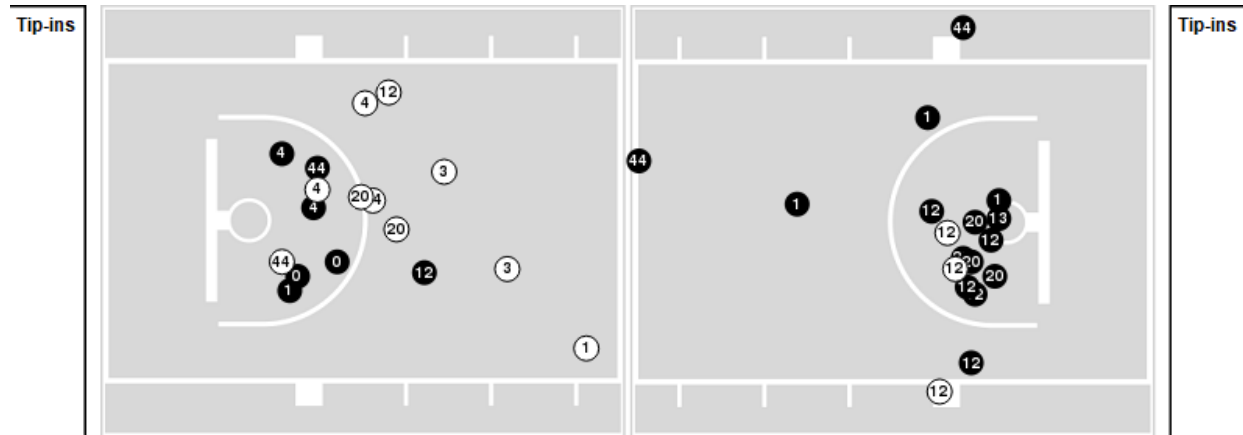

Blow Up Chart

● Made ○ Missed N - Player Number

LSU	M/A	%
Field Goals	35/64	55
2 Points	24/37	65
3 Points	11/27	41
Free Throws	8/12	67

LSU	M/A	%
Points in the Paint	42 (21 / 33)	64
Fast Break Points	9 (4/6)	67
Second Chance Points	3 (2/9)	22
Effective FG%	63