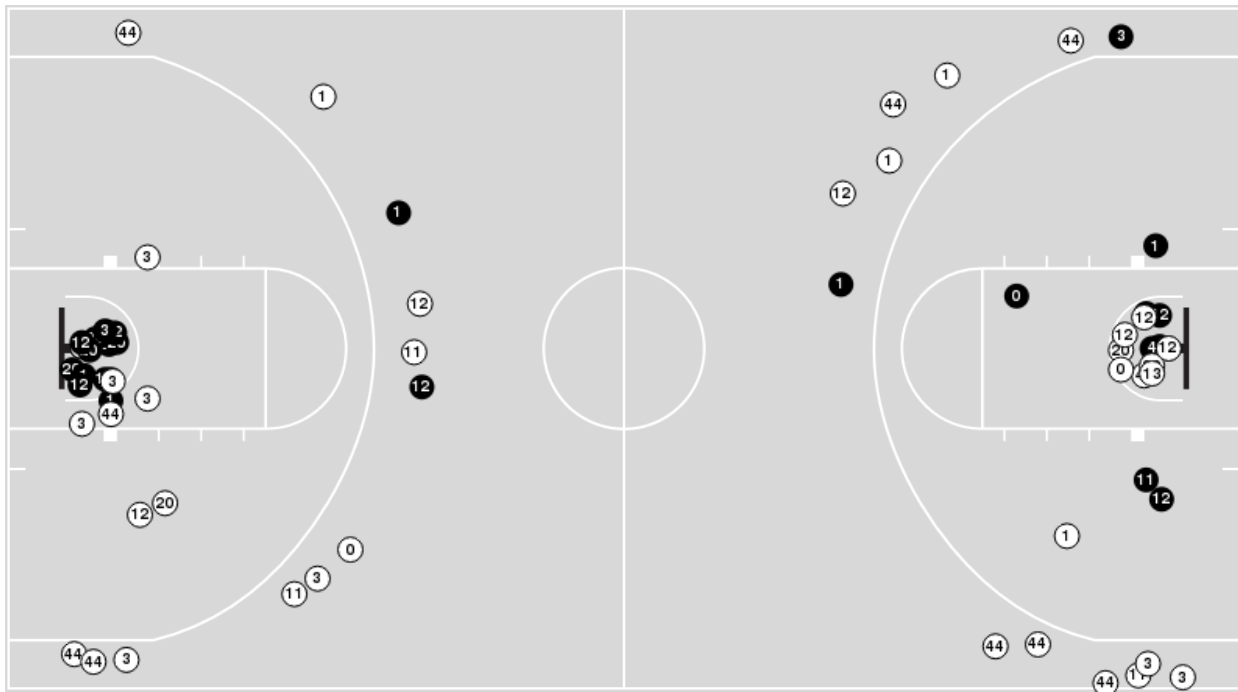

Officials: Don Daily, Brian Dorsey, Wesley Ford

Players => 0, 1, 2, 3, 4, 5, 10, 11, 12, 13, 15, 20, 21, 25, 30, 34, 44 FG Types=>AllResults=>All

LSU

All Field Goals