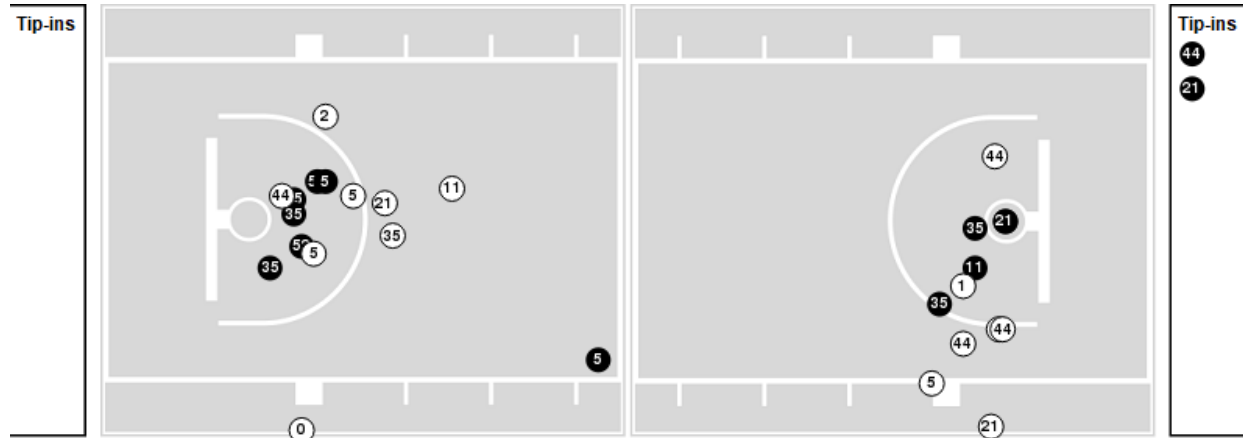

Blow Up Chart

● Made ○ Missed N - Player Number

N.C. Central	M/A	%
Field Goals	24/55	44
2 Points	17/40	42
3 Points	7/15	47
Free Throws	2/8	25

N.C. Central	M/A	%
Points in the Paint	26 (13 / 25)	52
Fast Break Points	14 (6/6)	100
Second Chance Points	5 (3/4)	75
Effective FG%	50