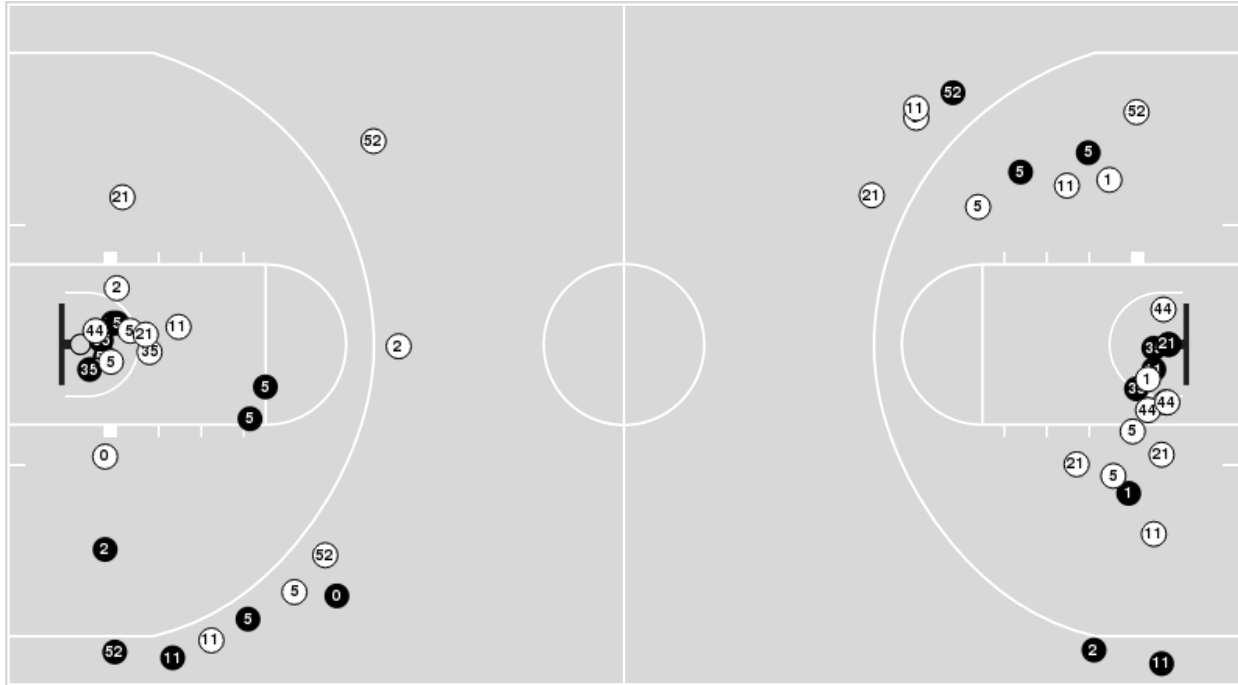

Players => AllFG Types=>AllResults=>All
N.C. Central

All Field Goals