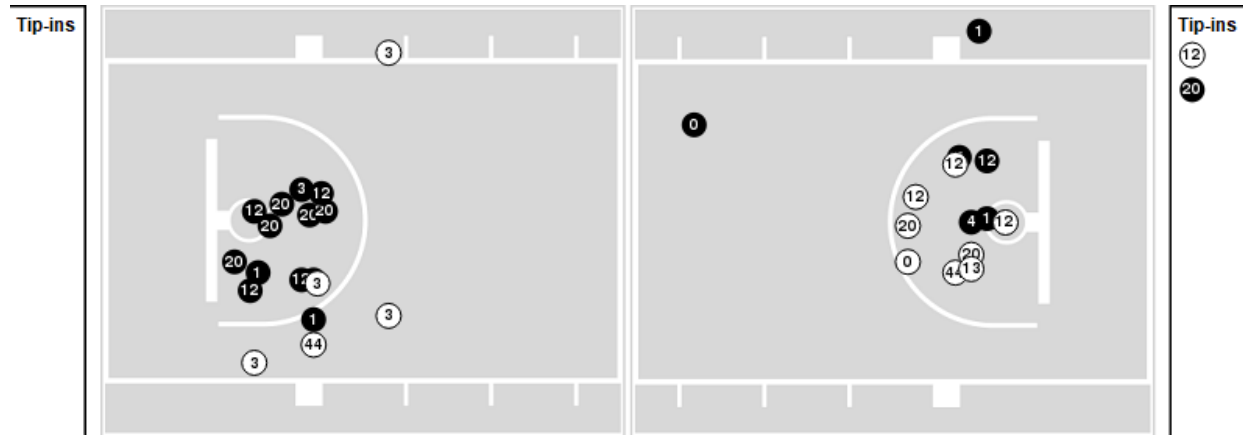

Blow Up Chart

● Made ○ Missed N - Player Number

LSU	M/A	%
Field Goals	26/63	41
2 Points	22/38	58
3 Points	4/25	16
Free Throws	11/18	61

LSU	M/A	%
Points in the Paint	38 (19 / 31)	61
Fast Break Points	9 (5/8)	63
Second Chance Points	18 (10/17)	59
Effective FG%	44