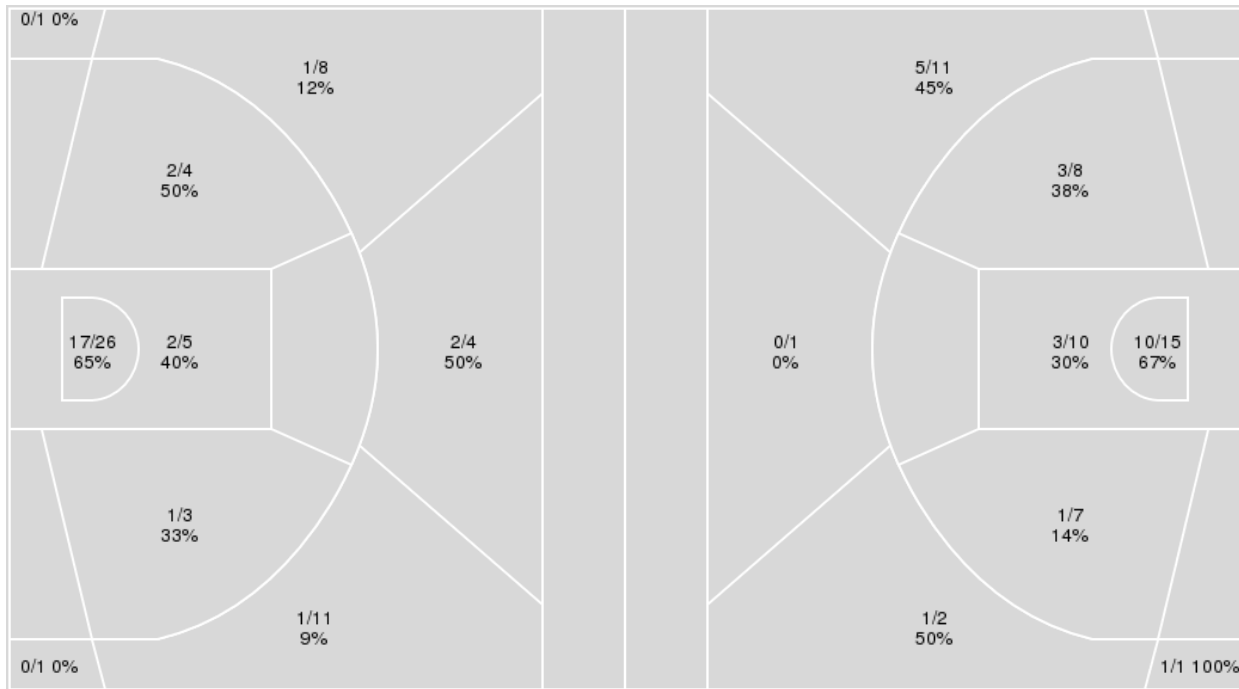

{ Players => 0, 1, 2, 3, 4, 5, 10, 11, 12, 13, 15, 20, 21, 25, 30, 34, 44; } { Players => All; } FG Types => All; Results => All;
FG Types => All; Results => All;

LSU

N.C. Central

LSU	M/A	%
Field Goals	26/63	41
2 Points	22/38	58
3 Points	4/25	16
Free Throws	11/18	61

N.C. Central	M/A	%
Field Goals	24/55	44
2 Points	17/40	42
3 Points	7/15	47
Free Throws	2/8	25