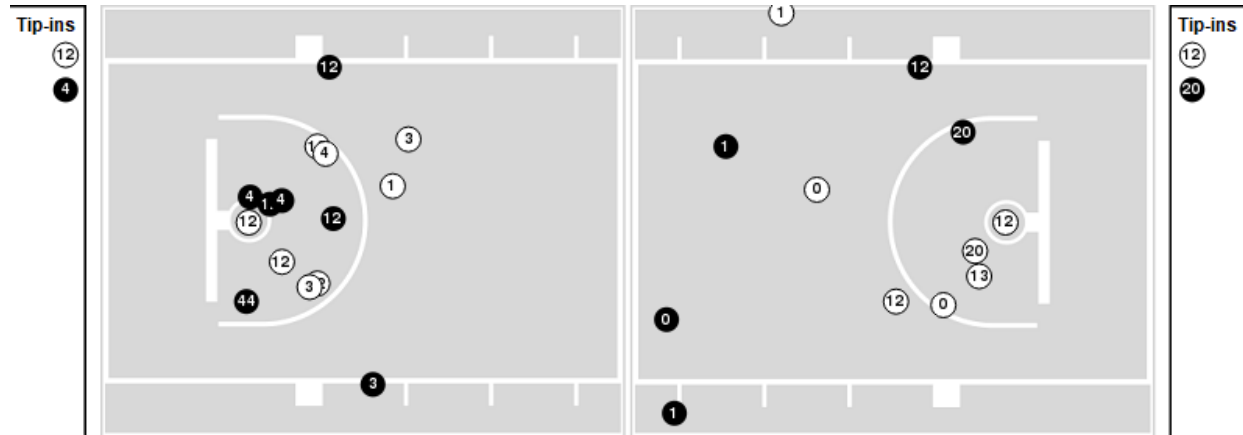

Blow Up Chart

● Made ○ Missed N - Player Number

LSU	M/A	%
Field Goals	21/51	41
2 Points	14/33	42
3 Points	7/18	39
Free Throws	14/21	67

LSU	M/A	%
Points in the Paint	20 (10 / 24)	42
Fast Break Points	7 (3/3)	100
Second Chance Points	10 (7/13)	54
Effective FG%	48