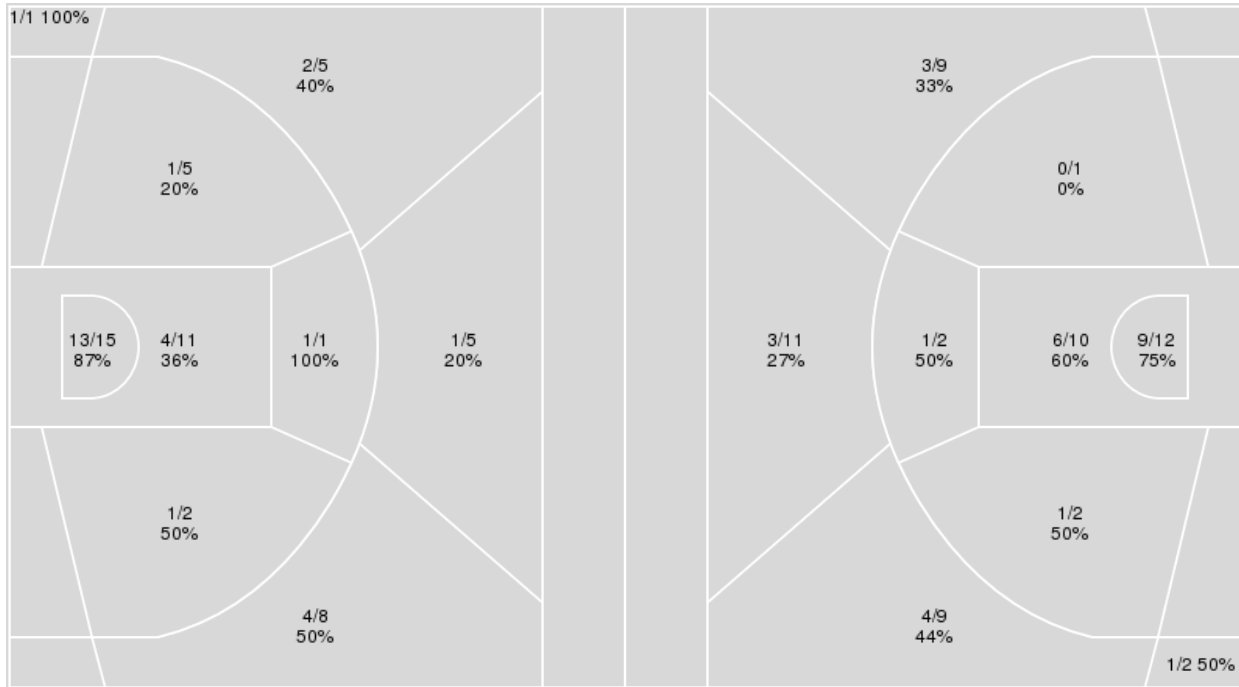

Wofford at LSU

11/27/22 Maravich Assembly Center, Baton Rouge
2022-23 Men's Basketball

Game Time: 2:00 PM
Game Duration: 2:00
Attendance: 8,428

Officials: Tony Greene, Jeb Hartness, Hunter Allen

{ Players => 0, 1, 2, 3, 4, 5, 10, 11, 12, 13, 15, 20, 21, 25, 30, 34, 44; }
FG Types => All; Results => All;

{ Players => 0, 1, 2, 4, 5, 10, 11, 12, 13, 14, 15, 21, 22, 25, 30, 33; } FG
Types => All; Results => All;

LSU

Wofford

LSU	M/A	%
Field Goals	28/53	53
2 Points	20/34	59
3 Points	8/19	42
Free Throws	14/17	82

Wofford	M/A	%
Field Goals	28/58	48
2 Points	17/27	63
3 Points	11/31	35
Free Throws	8/9	89