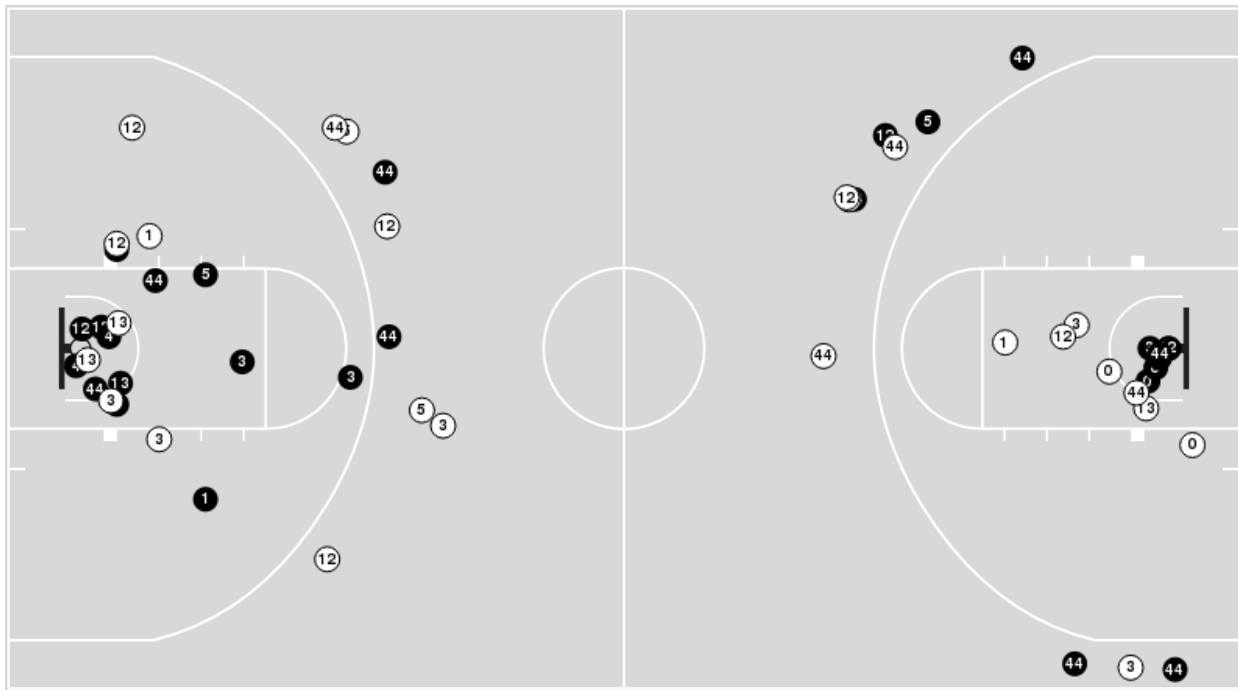

Wofford at LSU

11/27/22 Maravich Assembly Center, Baton Rouge
2022-23 Men's Basketball

Game Time: 2:00 PM
Game Duration: 2:00
Attendance: 8,428

Officials: Tony Greene, Jeb Hartness, Hunter Allen

Players => 0, 1, 2, 3, 4, 5, 10, 11, 12, 13, 15, 20, 21, 25, 30, 34, 44 FG Types=>All Results=>All

LSU

All Field Goals