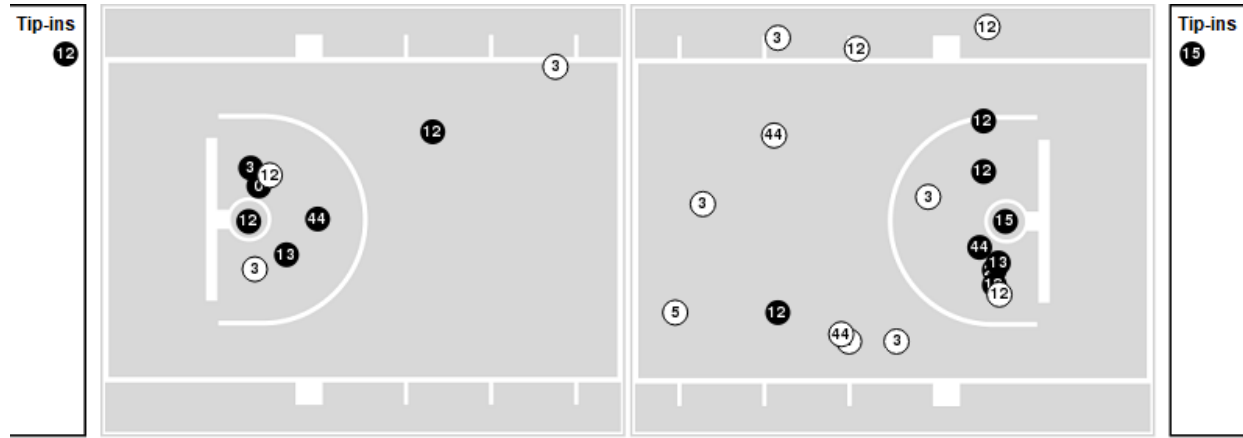

Blow Up Chart

● Made   ○ Missed   N - Player Number

LSU	M/A	%
Field Goals	23/53	43
2 Points	17/34	50
3 Points	6/19	32
Free Throws	7/14	50

LSU	M/A	%
Points in the Paint	28 (14 / 24)	58
Fast Break Points	3 (1/1)	100
Second Chance Points	9 (5/11)	45
Effective FG%	49