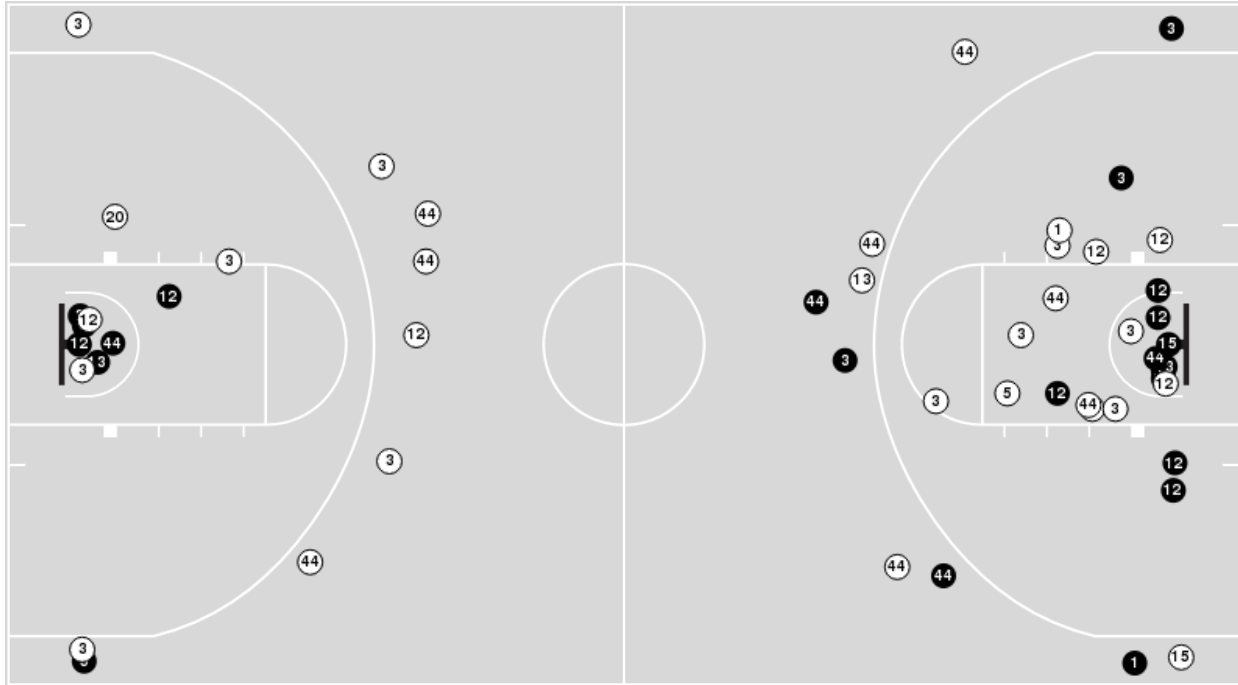

Players => AllFG Types=>AllResults=>All
LSU

All Field Goals