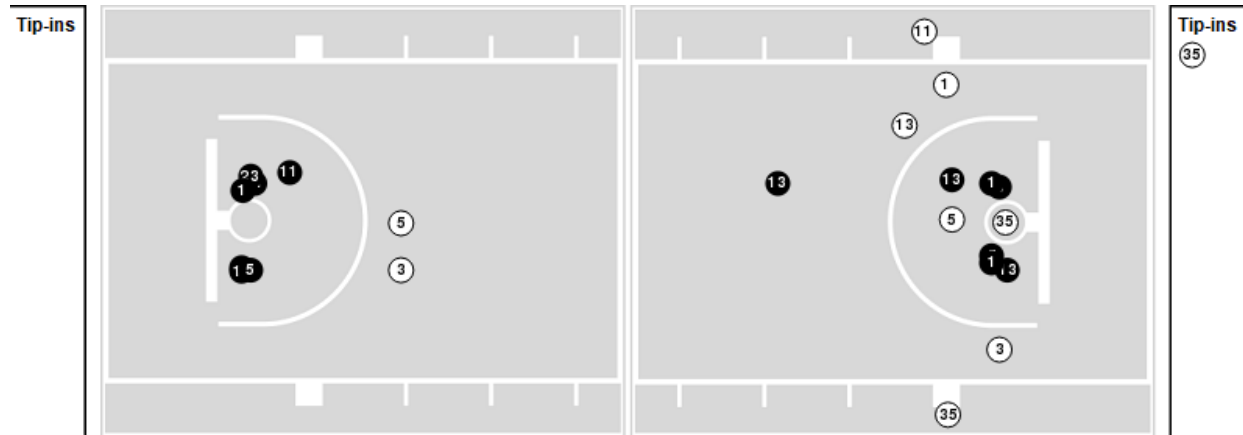

Blow Up Chart

● Made   ○ Missed   N - Player Number

Kansas St.	M/A	%
Field Goals	20/48	42
2 Points	16/33	48
3 Points	4/15	27
Free Throws	17/21	81

Kansas St.	M/A	%
Points in the Paint	28 (14 / 21)	67
Fast Break Points	10 (6/6)	100
Second Chance Points	1 (1/9)	11
Effective FG%	46