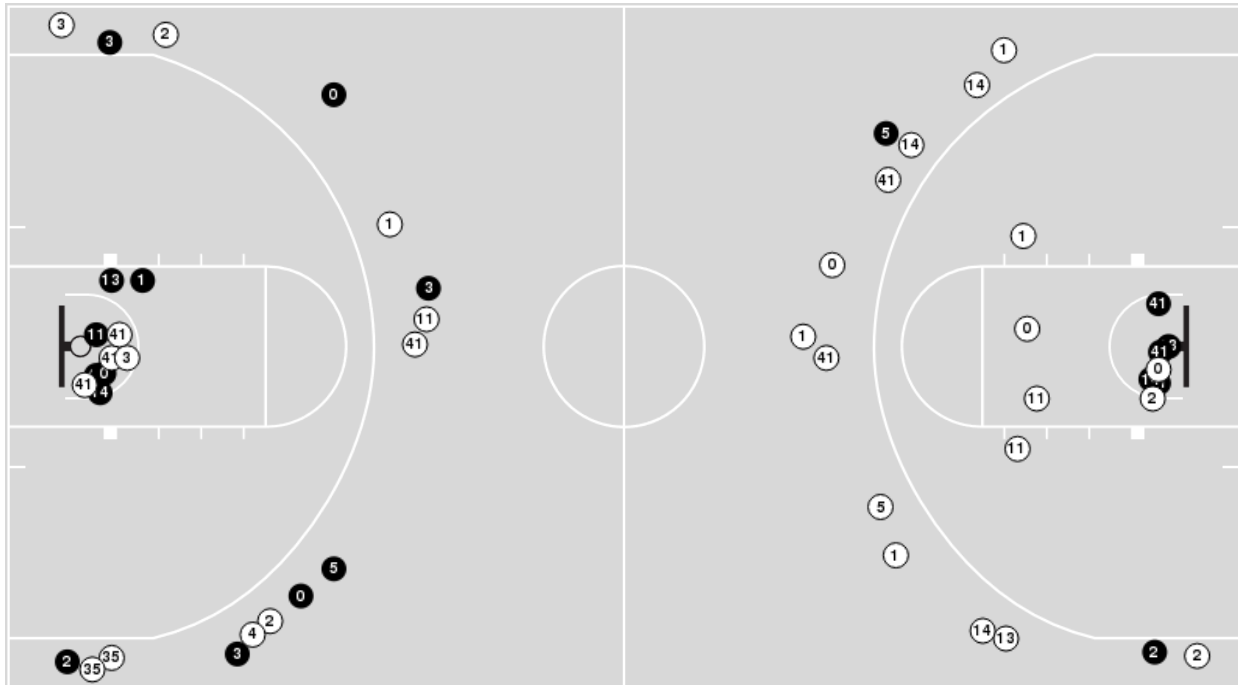

Lipscomb at LSU

12/22/21 Maravich Assembly Center, Baton Rouge
2021-22 Men's Basketball

Game Time: 7:00 PM
Game Duration: 1:46
Attendance: 10,767

Officials: Mike Nance, Chuck Jones, Josue Nieves

Players => AllFG Types=>AllResults=>All

Lipscomb

All Field Goals

Blow Up Chart

● Made ○ Missed N - Player Number

Lipscomb	M/A	%
Field Goals	20/51	39
2 Points	11/21	52
3 Points	9/30	30
Free Throws	11/15	73

Lipscomb	M/A	%
Points in the Paint	22 (11 / 19)	58
Fast Break Points	5 (3/3)	100
Second Chance Points	4 (3/4)	75
Effective FG%	48	

Lipscomb at LSU

12/22/21 Maravich Assembly Center, Baton Rouge
2021-22 Men's Basketball

Game Time: 7:00 PM
Game Duration: 1:46
Attendance: 10,767

Officials: Mike Nance, Chuck Jones, Josue Nieves

Players => 0, 1, 2, 3, 4, 5, 10, 11, 13, 15, 20, 21, 22, 24, 25, 30, 44FG Types=>AllResults=>All