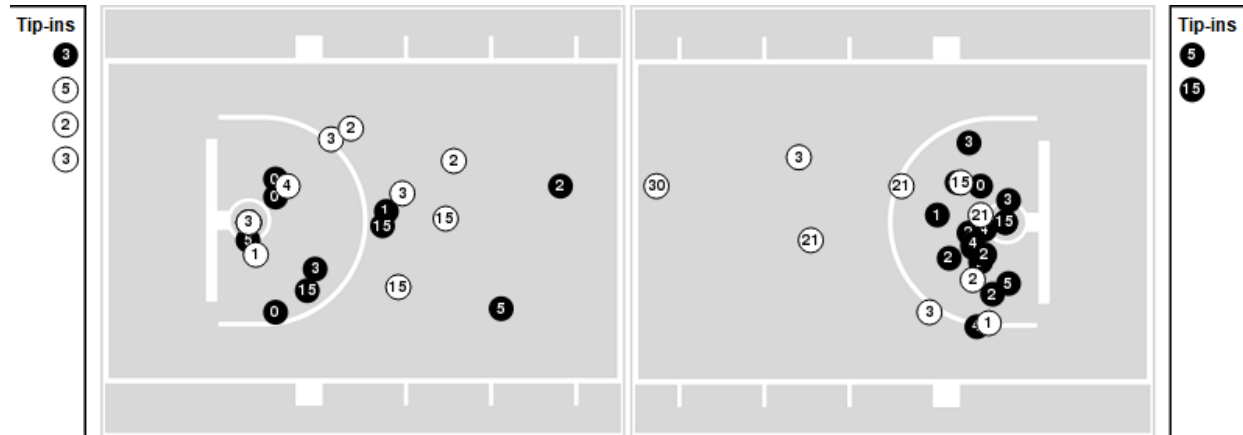

Blow Up Chart

● Made   ○ Missed   N - Player Number

LSU	M/A	%
Field Goals	40/75	53
2 Points	28/53	53
3 Points	12/22	55
Free Throws	3/10	30

LSU	M/A	%
Points in the Paint	56 (28 / 48)	58
Fast Break Points	21 (10/11)	91
Second Chance Points	11 (6/16)	38
Effective FG%	61