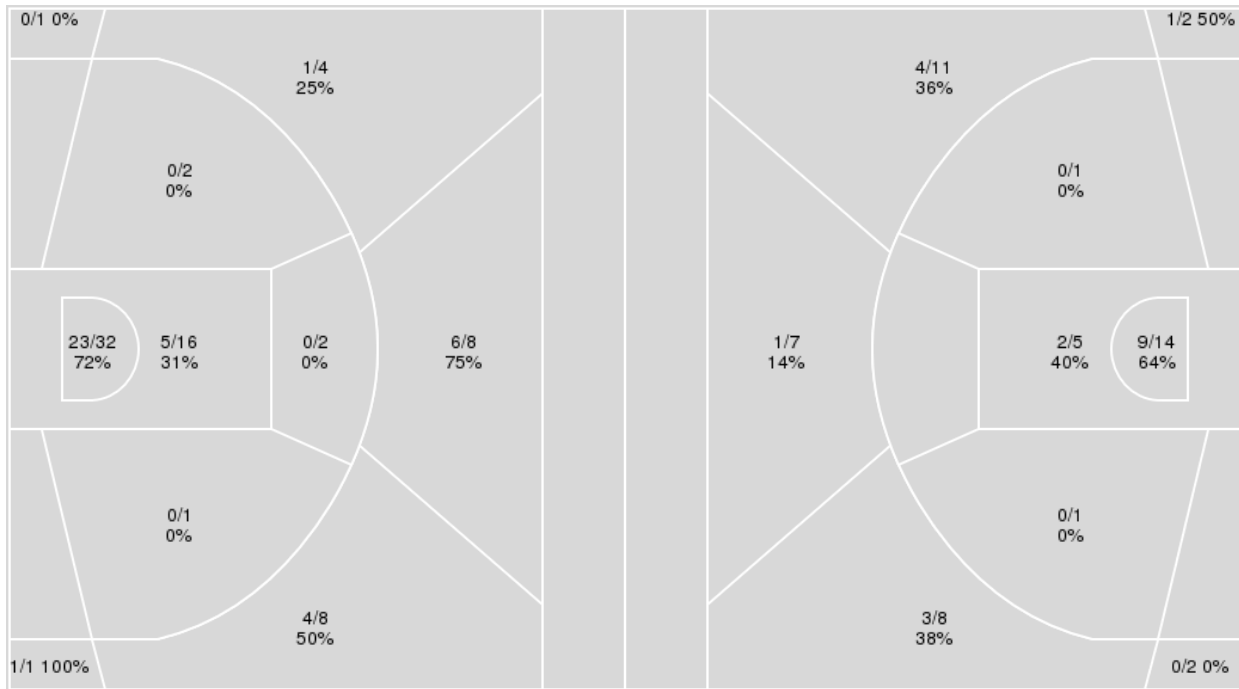

Lipscomb at LSU

12/22/21 Maravich Assembly Center, Baton Rouge
2021-22 Men's Basketball

Game Time: 7:00 PM
Game Duration: 1:46
Attendance: 10,767

Officials: Mike Nance, Chuck Jones, Josue Nieves

{ Players => 0, 1, 2, 3, 4, 5, 10, 11, 13, 15, 20, 21, 22, 24, 25, 30, 44; } { Players => All; } FG Types => All; Results => All;
FG Types => All; Results => All;

LSU

Lipscomb

LSU	M/A	%
Field Goals	40/75	53
2 Points	28/53	53
3 Points	12/22	55
Free Throws	3/10	30

Lipscomb	M/A	%
Field Goals	20/51	39
2 Points	11/21	52
3 Points	9/30	30
Free Throws	11/15	73