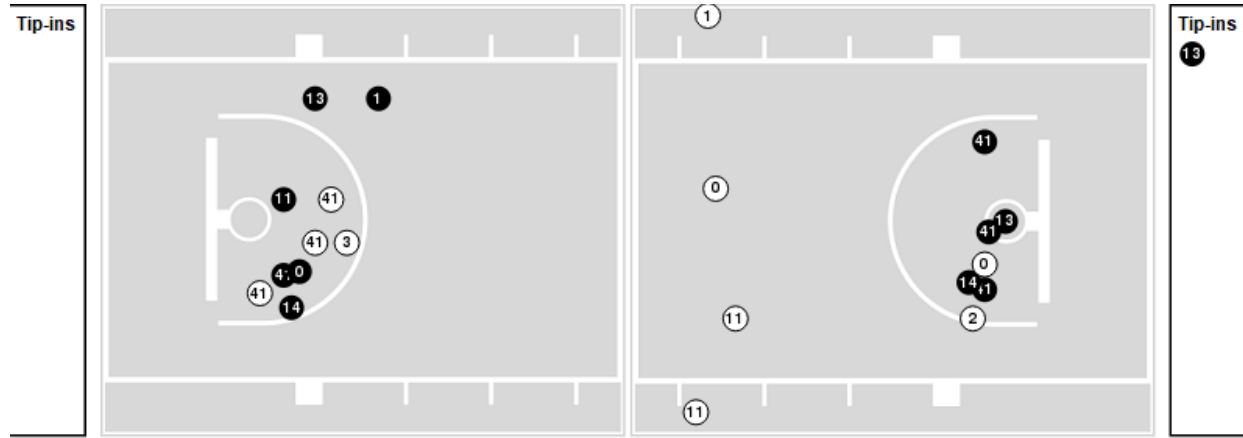

Lipscomb at LSU

12/22/21 Maravich Assembly Center, Baton Rouge
2021-22 Men's Basketball

Game Time: 7:00 PM
Game Duration: 1:46
Attendance: 10,767

Officials: Mike Nance, Chuck Jones, Josue Nieves

Players => AllFG Types=>AllResults=>All

Lipscomb

All Field Goals

Blow Up Chart

● Made ○ Missed N - Player Number

Lipscomb	M/A	%
Field Goals	20/51	39
2 Points	11/21	52
3 Points	9/30	30
Free Throws	11/15	73

Lipscomb	M/A	%
Points in the Paint	22 (11 / 19)	58
Fast Break Points	5 (3/3)	100
Second Chance Points	4 (3/4)	75
Effective FG%	48	

Lipscomb at LSU

12/22/21 Maravich Assembly Center, Baton Rouge
2021-22 Men's Basketball

Game Time: 7:00 PM
Game Duration: 1:46
Attendance: 10,767

Officials: Mike Nance, Chuck Jones, Josue Nieves

Players => 0, 1, 2, 3, 4, 5, 10, 11, 13, 15, 20, 21, 22, 24, 25, 30, 44FG Types=>AllResults=>All