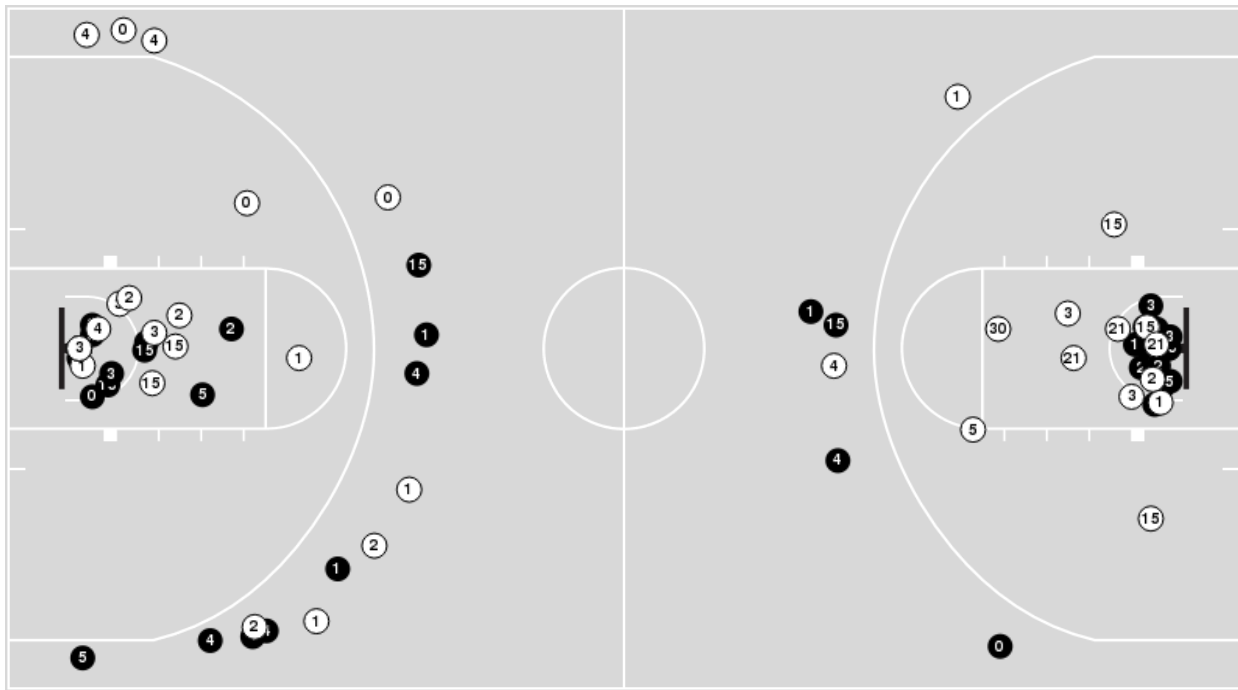

Lipscomb at LSU

12/22/21 Maravich Assembly Center, Baton Rouge
2021-22 Men's Basketball

Game Time: 7:00 PM
Game Duration: 1:46
Attendance: 10,767

Officials: Mike Nance, Chuck Jones, Josue Nieves

Players => 0, 1, 2, 3, 4, 5, 10, 11, 13, 15, 20, 21, 22, 24, 25, 30, 44FG Types=>AllResults=>All

LSU

All Field Goals