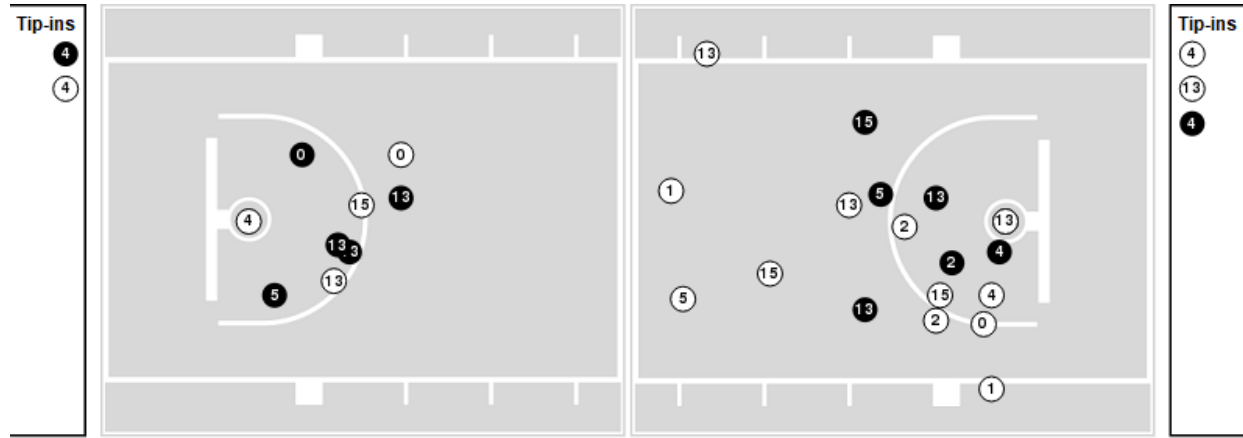

Officials: Doug Simons, Olandis Poole, Marques Pettigrew

Players => 0, 1, 2, 3, 4, 5, 10, 11, 13, 15, 20, 21, 22, 24, 25, 30, 44 FG Types=>AllResults=>All

LSU

All Field Goals

Blow Up Chart

N Made **O** Missed **N** - Player Number