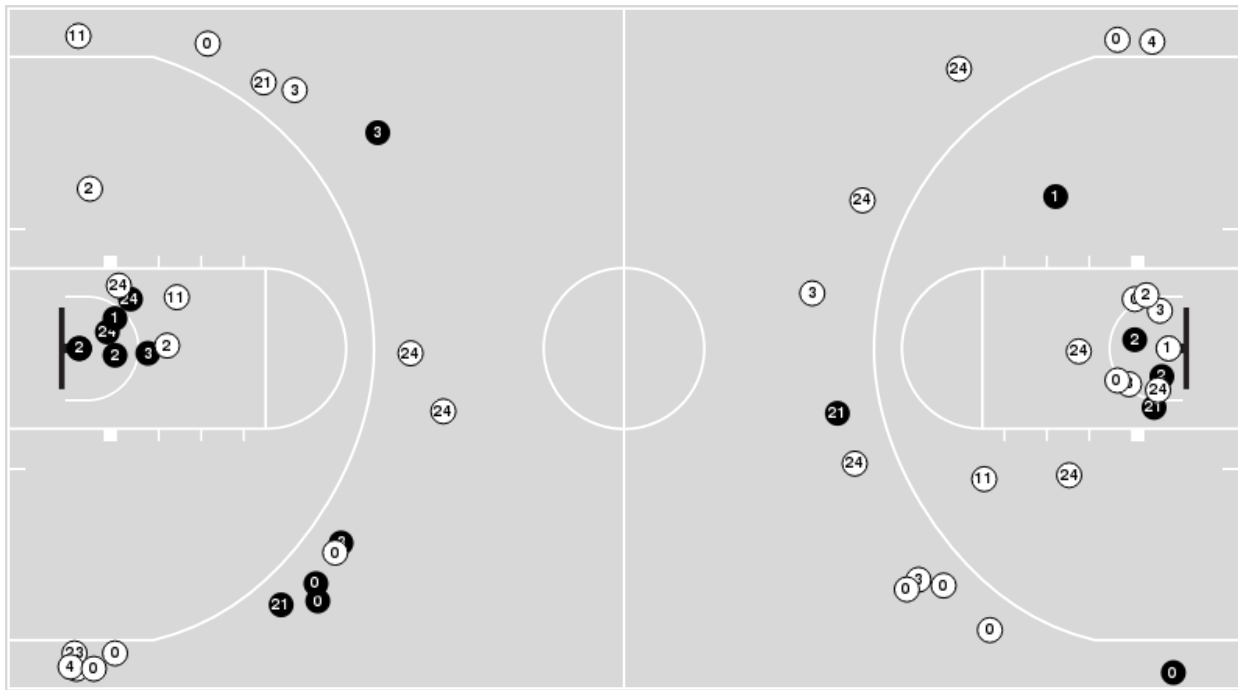

Officials: Doug Simons, Olandis Poole, Marques Pettigrew

Players => 0, 1, 2, 3, 4, 5, 10, 11, 13, 14, 21, 22, 23, 24FG Types=>AllResults=>All

Louisiana Tech

All Field Goals