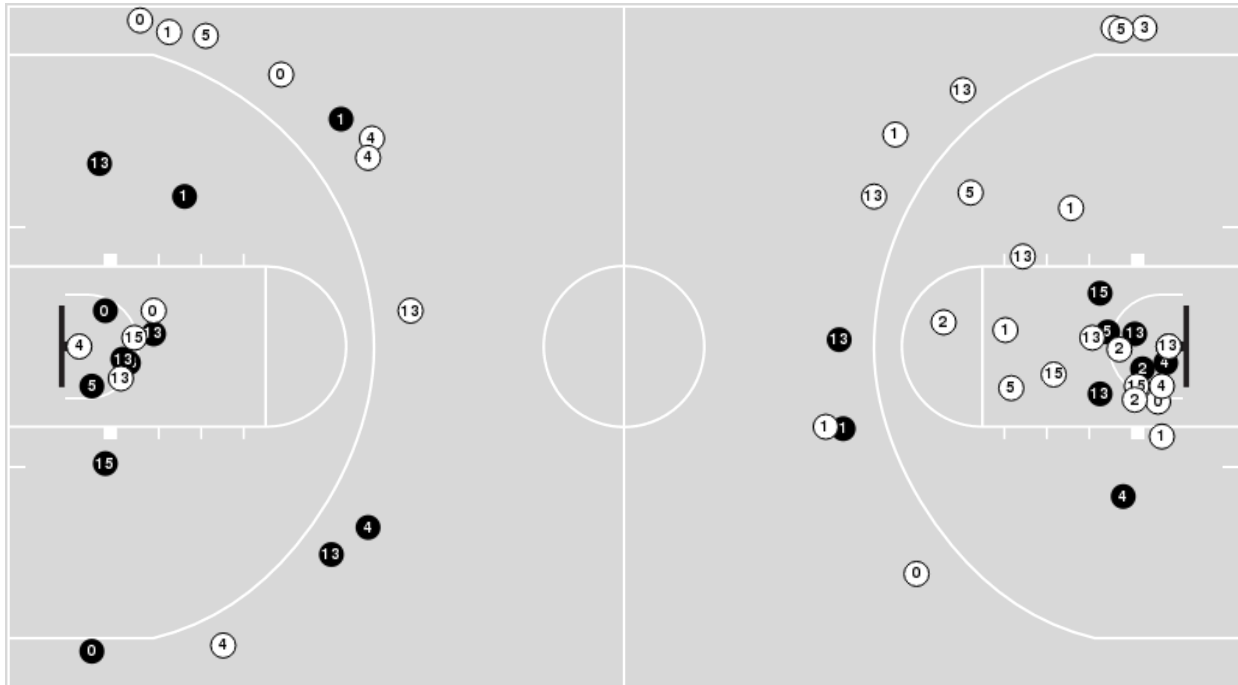

Officials: Doug Simons, Olandis Poole, Marques Pettigrew

Players => 0, 1, 2, 3, 4, 5, 10, 11, 13, 15, 20, 21, 22, 24, 25, 30, 44 FG Types=>AllResults=>All

LSU

All Field Goals