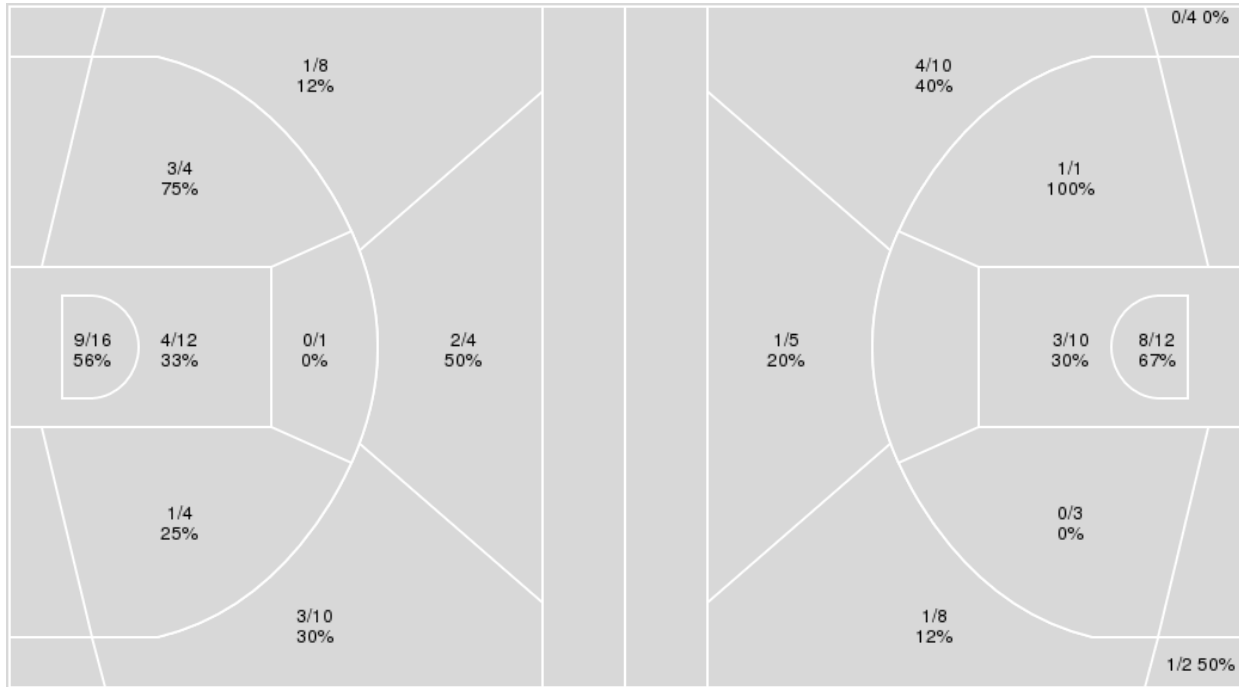

Officials: Doug Simons, Olandis Poole, Marques Pettigrew

{ Players => 0, 1, 2, 3, 4, 5, 10, 11, 13, 15, 20, 21, 22, 24, 25, 30, 44; }
FG Types => All; Results => All;

{ Players => 0, 1, 2, 3, 4, 5, 10, 11, 13, 14, 21, 22, 23, 24; } FG Types
=> All; Results => All;

LSU

Louisiana Tech

LSU	M/A	%
Field Goals	23/59	39
2 Points	17/37	46
3 Points	6/22	27
Free Throws	14/19	74

Louisiana Tech	M/A	%
Field Goals	19/55	35
2 Points	12/26	46
3 Points	7/29	24
Free Throws	12/17	71