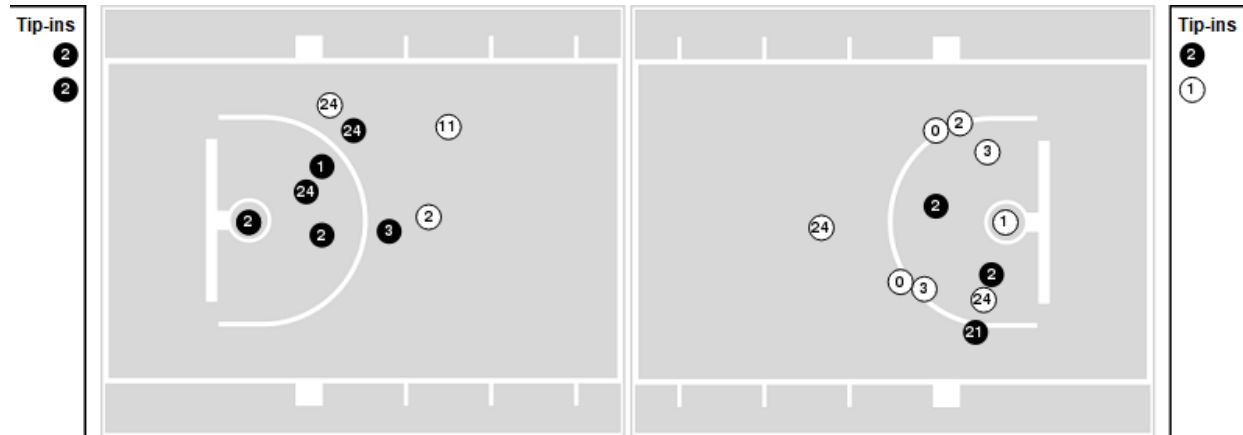

Officials: Doug Simons, Olandis Poole, Marques Pettigrew

Players => 0, 1, 2, 3, 4, 5, 10, 11, 13, 14, 21, 22, 23, 24FG Types=>AllResults=>All

Louisiana Tech

All Field Goals

Blow Up Chart

● Made ○ Missed N - Player Number