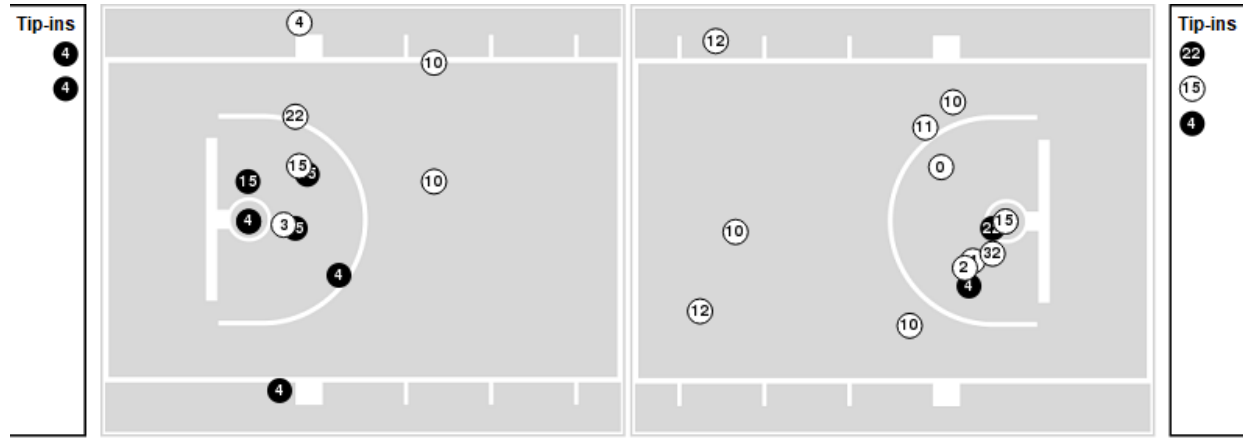

Blow Up Chart

● Made   ○ Missed   N - Player Number

Northwestern St.	M/A	%
Field Goals	17/61	28
2 Points	13/36	36
3 Points	4/25	16
Free Throws	11/18	61

Northwestern St.	M/A	%
Points in the Paint	20 (10 / 24)	42
Fast Break Points	11 (7/7)	100
Second Chance Points	17 (10/17)	59
Effective FG%	31