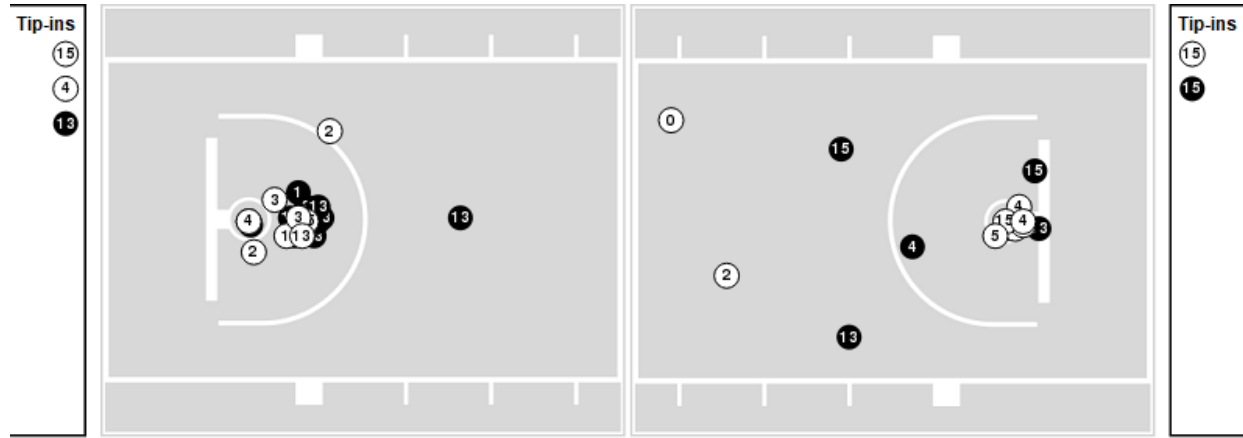

Blow Up Chart

● Made ○ Missed N - Player Number

LSU	M/A	%
Field Goals	24/62	39
2 Points	21/43	49
3 Points	3/19	16
Free Throws	18/24	75

LSU	M/A	%
Points in the Paint	42 (21 / 38)	55
Fast Break Points	19 (10/10)	100
Second Chance Points	19 (12/20)	60
Effective FG%	41