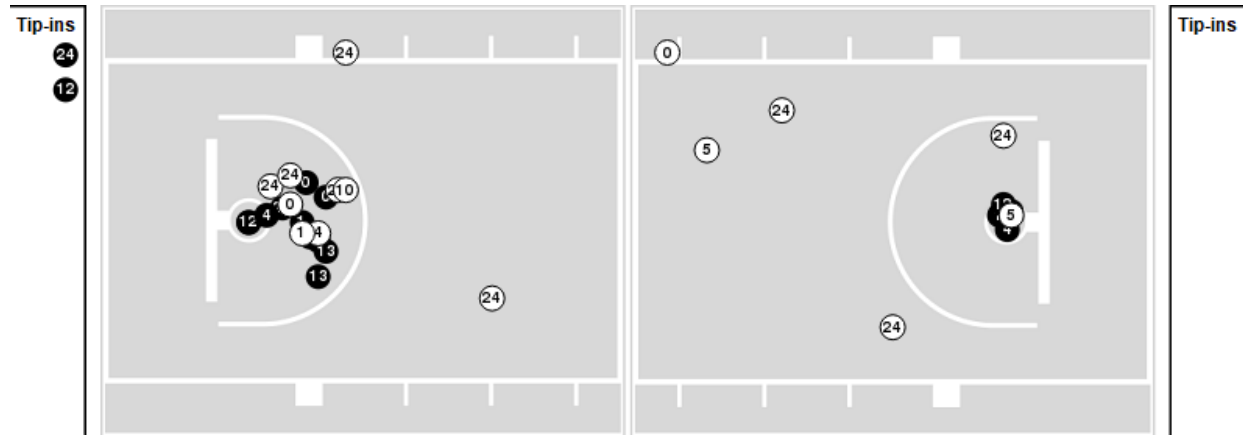

Blow Up Chart

● Made   ○ Missed   N - Player Number

Georgia Tech	M/A	%
Field Goals	20/48	42
2 Points	17/33	52
3 Points	3/15	20
Free Throws	10/18	56

Georgia Tech	M/A	%
Points in the Paint	32 (16 / 29)	55
Fast Break Points	17 (9/11)	82
Second Chance Points	10 (4/5)	80
Effective FG%	45