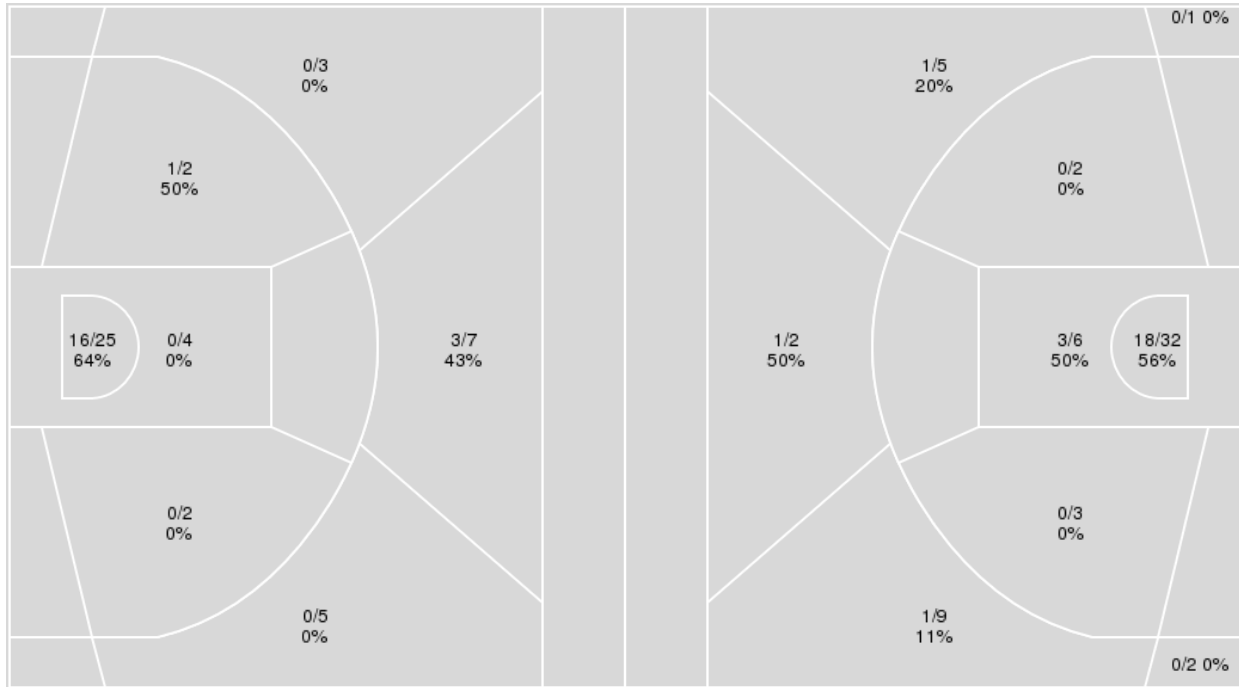

LSU at Georgia Tech

12/11/21 State Farm Arena, Atlanta
2021-22 Men's Basketball

Officials: Pat Adams, Tony Greene, Jerry Heater

{ Players => 0, 1, 2, 3, 4, 5, 10, 11, 12, 13, 14, 23, 24, 30, 33, 35, 43; }
FG Types => All; Results => All;

{ Players => 0, 1, 2, 3, 4, 5, 10, 11, 13, 15, 20, 21, 22, 24, 25, 30, 44; }
FG Types => All; Results => All;

Georgia Tech

LSU

Georgia Tech	M/A	%
Field Goals	20/48	42
2 Points	17/33	52
3 Points	3/15	20
Free Throws	10/18	56

LSU	M/A	%
Field Goals	24/62	39
2 Points	21/43	49
3 Points	3/19	16
Free Throws	18/24	75