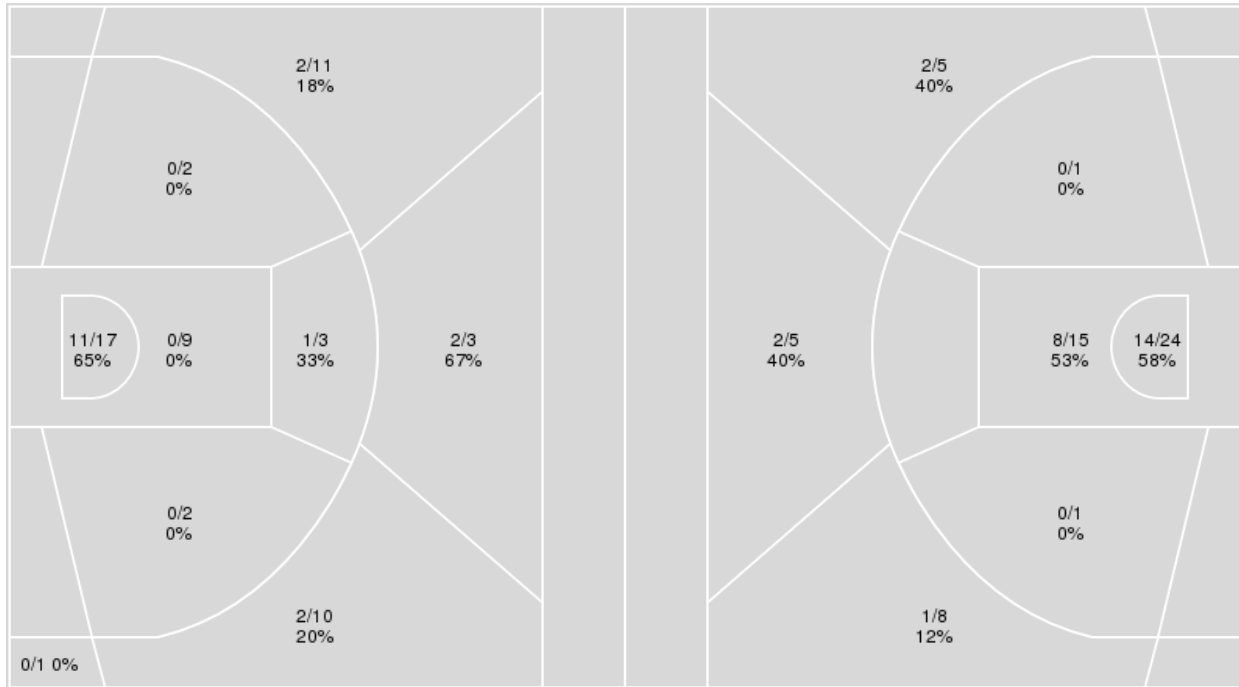

LSU at Wake Forest

11/27/21 Raider Arena, Niceville
2021-22 Men's Basketball

Game Time: 6:00 PM
Game Duration: 2:06
Attendance: 1,700

Officials: John Higgins, Jeff Anderson, John Gaffney

{ Players => 0, 1, 2, 4, 10, 11, 13, 20, 23, 25, 31, 33, 40, 44, 45, 51, 52, 55; } FG Types => All; Results => All;

{ Players => 0, 1, 2, 3, 4, 5, 10, 11, 13, 15, 20, 21, 22, 24, 25, 30, 44; } FG Types => All; Results => All;

Wake Forest

LSU

Wake Forest	M/A	%
Field Goals	18/58	31
2 Points	12/33	36
3 Points	6/25	24
Free Throws	19/23	83

LSU	M/A	%
Field Goals	27/59	46
2 Points	22/41	54
3 Points	5/18	28
Free Throws	16/17	94