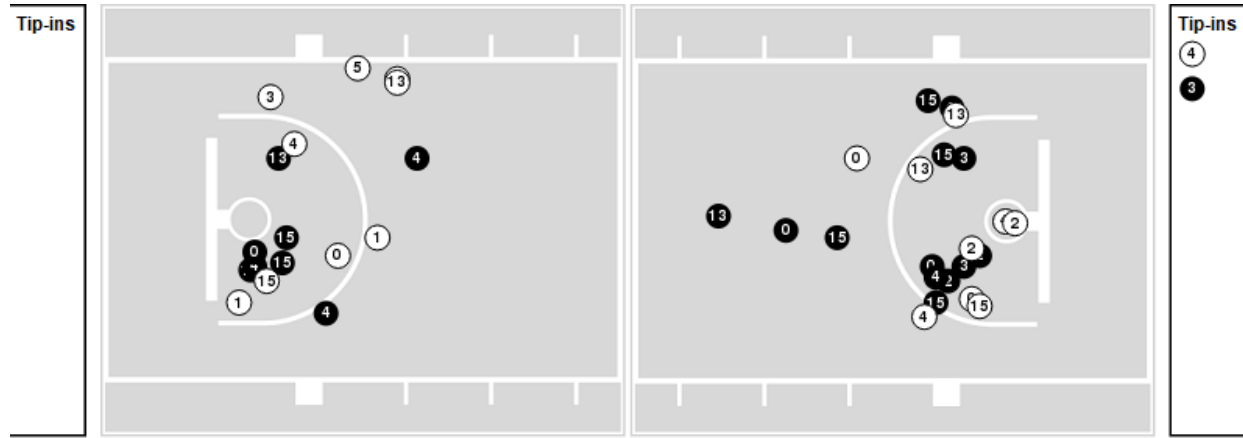

Blow Up Chart

● Made ○ Missed N - Player Number

LSU	M/A	%
Field Goals	27/59	46
2 Points	22/41	54
3 Points	5/18	28
Free Throws	16/17	94

LSU	M/A	%
Points in the Paint	44 (22 / 39)	56
Fast Break Points	21 (12/12)	100
Second Chance Points	9 (4/10)	40
Effective FG%	50