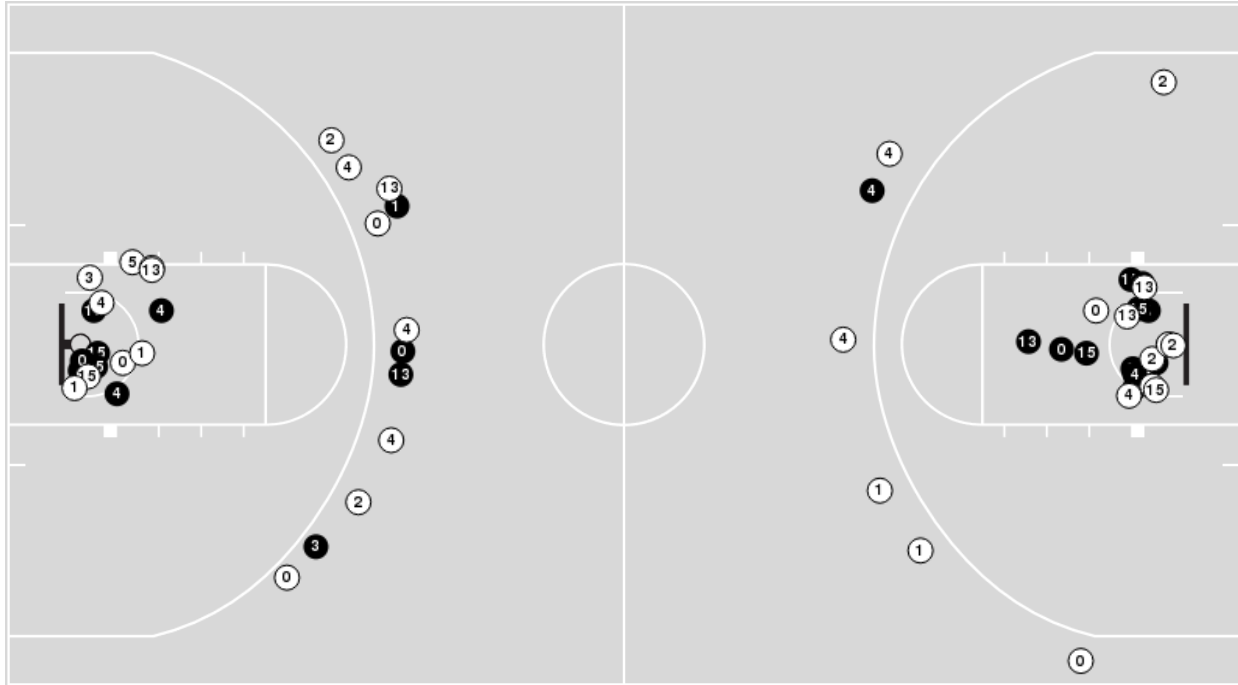

Players => 0, 1, 2, 3, 4, 5, 10, 11, 13, 15, 20, 21, 22, 24, 25, 30, 44 FG Types=>All Results=>All

LSU

All Field Goals