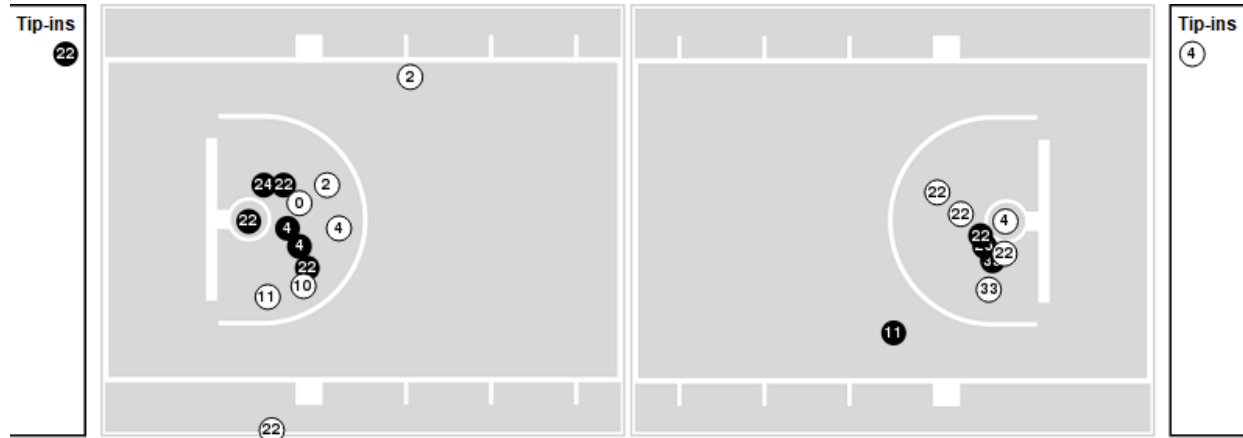

Blow Up Chart

● Made ○ Missed N - Player Number

Belmont	M/A	%
Field Goals	20/62	32
2 Points	10/23	43
3 Points	10/39	26
Free Throws	3/5	60

Belmont	M/A	%
Points in the Paint	20 (10 / 21)	48
Fast Break Points	8 (4/4)	100
Second Chance Points	7 (3/7)	43
Effective FG%	40