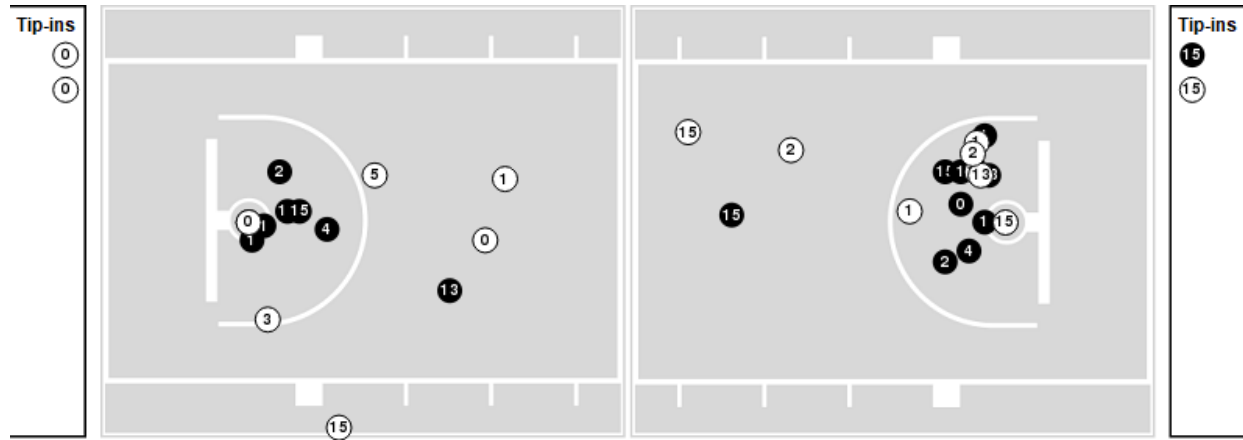

Blow Up Chart

(N) Made   **(0)** Missed   N - Player Number

LSU	M/A	%
Field Goals	27/59	46
2 Points	19/37	51
3 Points	8/22	36
Free Throws	12/14	86

LSU	M/A	%
Points in the Paint	34 (17 / 32)	53
Fast Break Points	20 (12/12)	100
Second Chance Points	4 (2/8)	25
Effective FG%	53