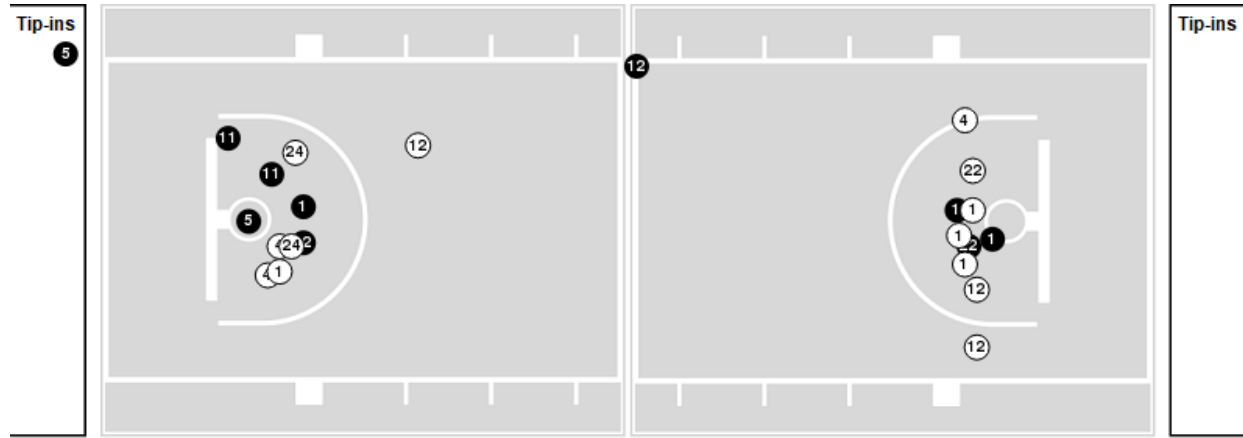

Blow Up Chart

● Made   ○ Missed   N - Player Number

Texas St.	M/A	%
Field Goals	20/50	40
2 Points	14/32	44
3 Points	6/18	33
Free Throws	13/18	72

Texas St.	M/A	%
Points in the Paint	16 (8 / 21)	38
Fast Break Points	4 (2/3)	67
Second Chance Points	4 (3/7)	43
Effective FG%	46