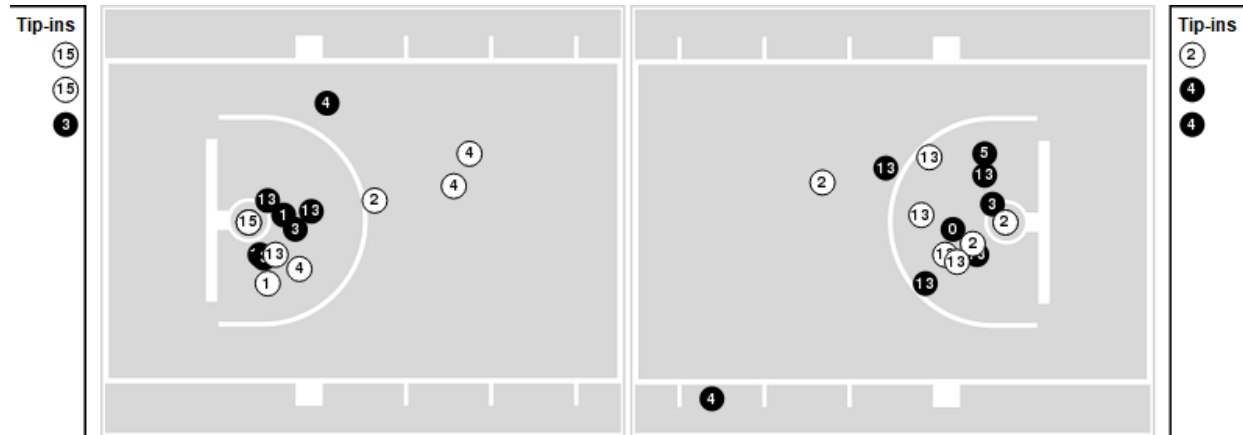

LSU

All Field Goals

Blow Up Chart

● Made ○ Missed N - Player Number

LSU	M/A	%
Field Goals	28/52	54
2 Points	18/34	53
3 Points	10/18	56
Free Throws	18/23	78

LSU	M/A	%
Points in the Paint	34 (17 / 32)	53
Fast Break Points	17 (9/10)	90
Second Chance Points	8 (4/9)	44
Effective FG%	63	