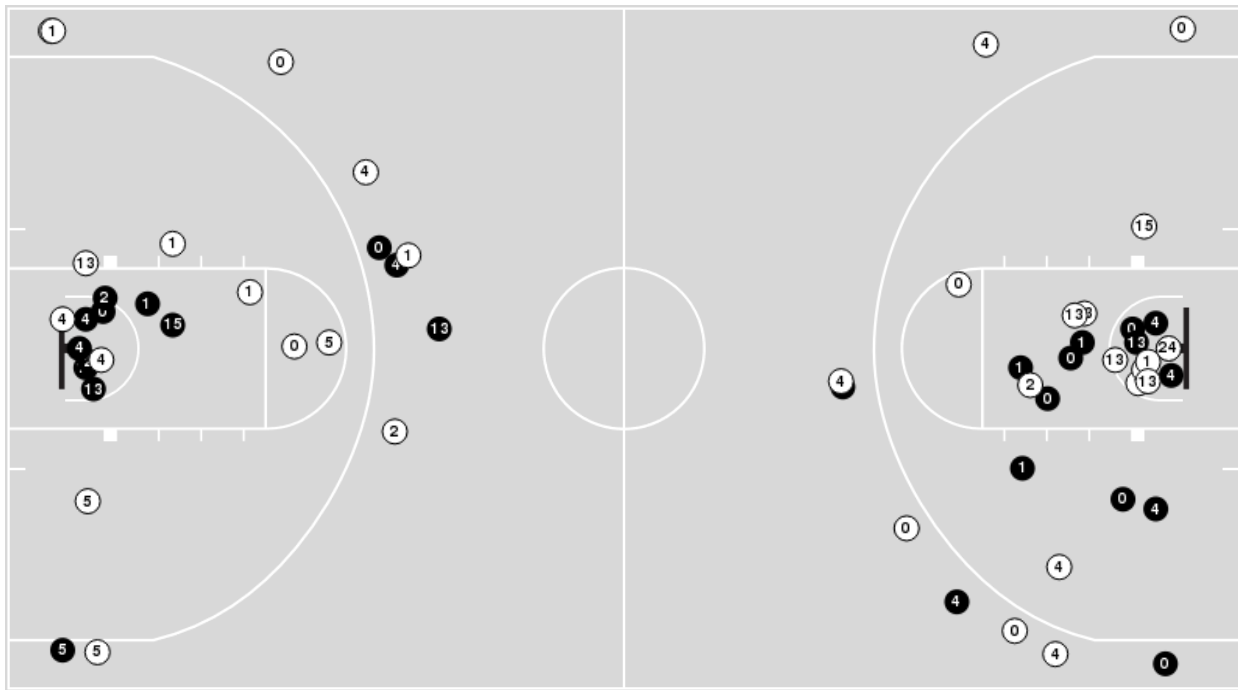

Players => 0, 1, 2, 3, 4, 5, 10, 11, 13, 15, 20, 21, 22, 24, 25, 30, 44FG Types=>AllResults=>All

LSU

All Field Goals