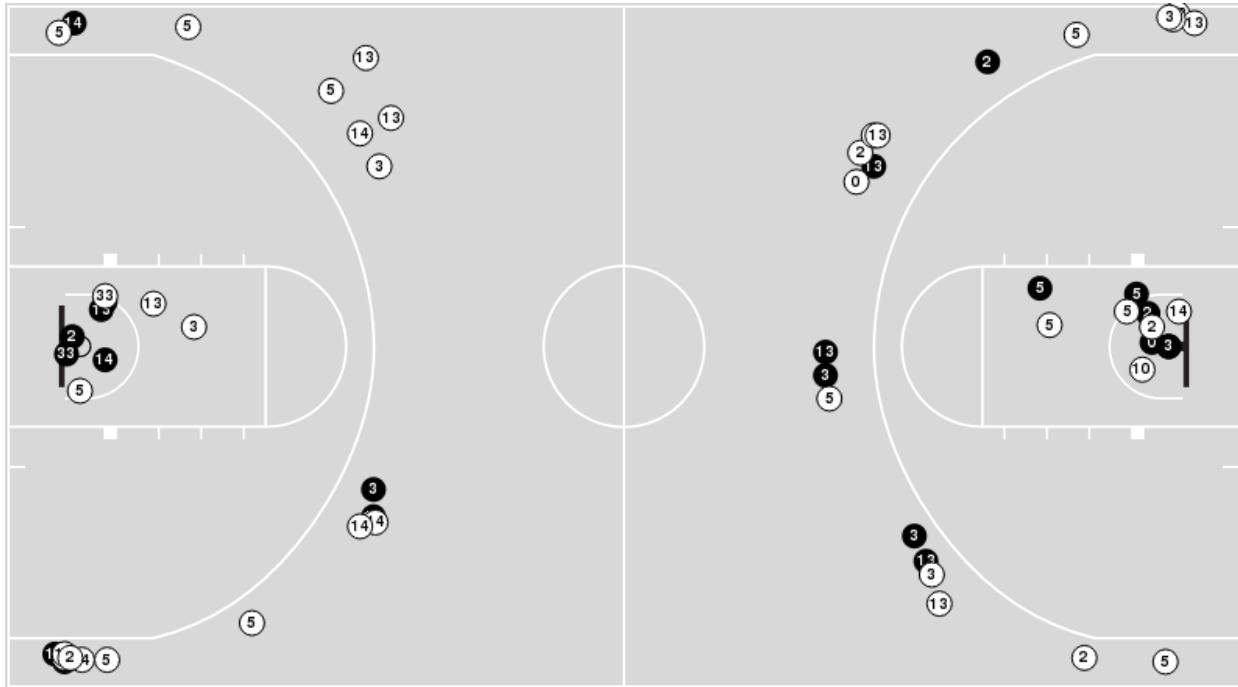

Players => 0, 1, 2, 3, 4, 5, 10, 12, 13, 14, 15, 21, 22, 24, 25, 30, 33, 35FG Types=>AllResults=>All

Alabama

All Field Goals