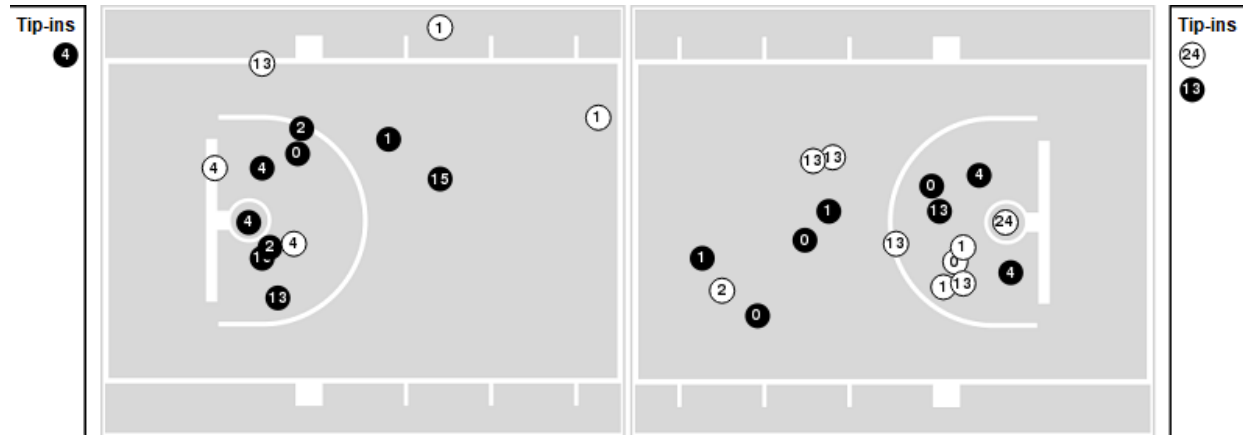

Blow Up Chart

● Made   ○ Missed   N - Player Number

LSU	M/A	%
Field Goals	28/61	46
2 Points	21/41	51
3 Points	7/20	35
Free Throws	17/23	74

LSU	M/A	%
Points in the Paint	36 (18 / 30)	60
Fast Break Points	6 (3/3)	100
Second Chance Points	13 (7/11)	64
Effective FG%	52