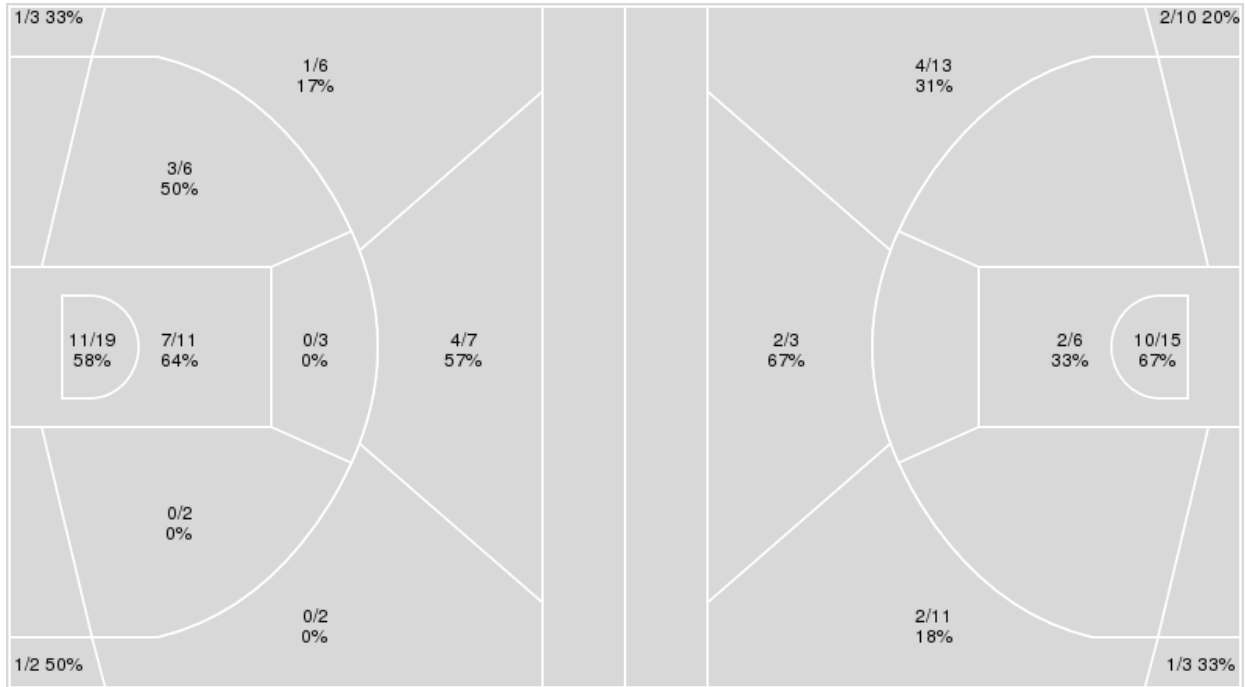

Alabama at LSU

03/05/22 Maravich Assembly Center, Baton Rouge
2021-22 Men's Basketball

Officials: Terry Olglesby, Tony Greene, K.B. Burdett

{ Players => 0, 1, 2, 3, 4, 5, 10, 11, 13, 15, 20, 21, 22, 24, 25, 30, 44; }
FG Types => All; Results => All;

{ Players => 0, 1, 2, 3, 4, 5, 10, 12, 13, 14, 15, 21, 22, 24, 25, 30, 33, 35; }
FG Types => All; Results => All;

LSU

Alabama

LSU	M/A	%
Field Goals	28/61	46
2 Points	21/41	51
3 Points	7/20	35
Free Throws	17/23	74

Alabama	M/A	%
Field Goals	23/61	38
2 Points	12/21	57
3 Points	11/40	28
Free Throws	20/22	91