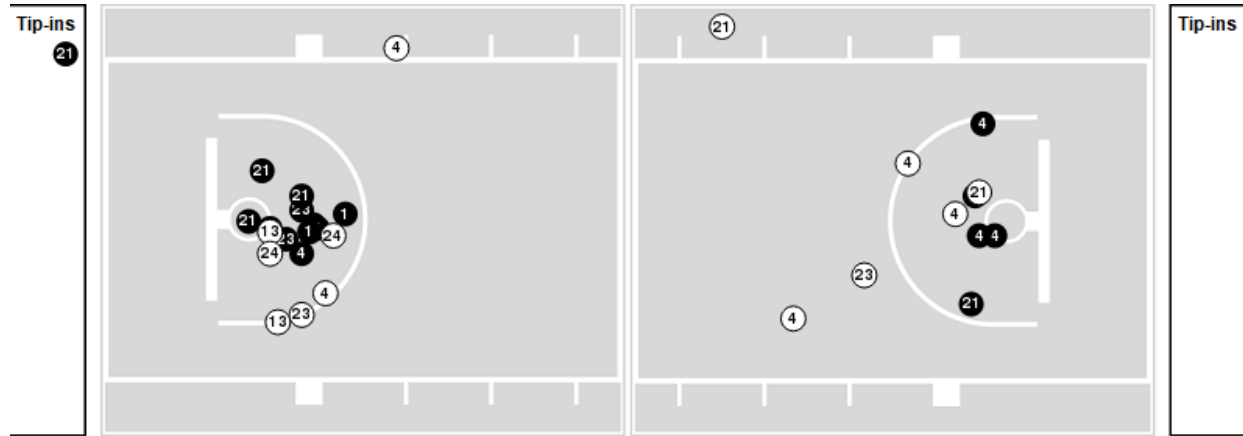

Blow Up Chart

● Made ○ Missed N - Player Number

Missouri	M/A	%
Field Goals	20/56	36
2 Points	17/41	41
3 Points	3/15	20
Free Throws	12/15	80

Missouri	M/A	%
Points in the Paint	32 (16 / 27)	59
Fast Break Points	12 (7/7)	100
Second Chance Points	12 (7/14)	50
Effective FG%	38