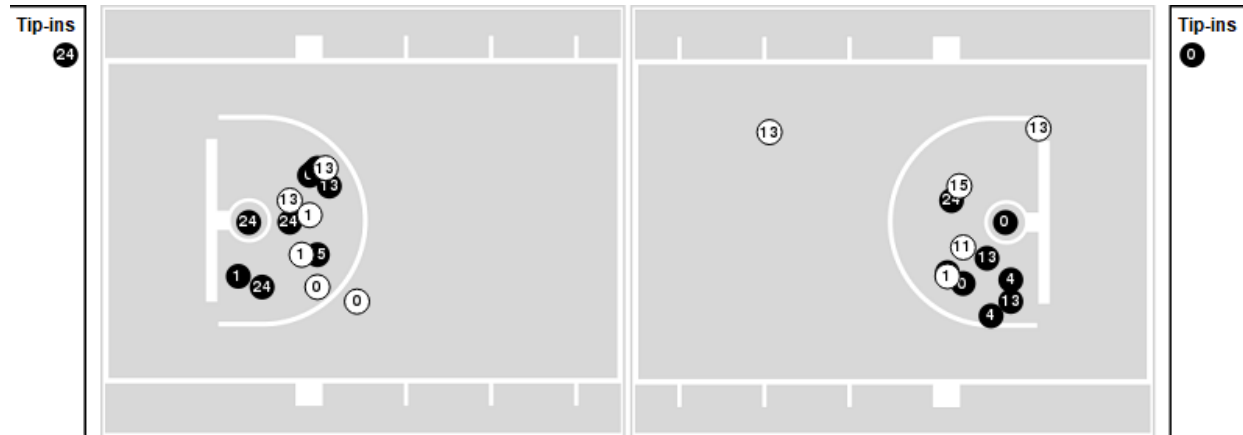

Blow Up Chart

● Made   ○ Missed   N - Player Number

LSU	M/A	%
Field Goals	25/49	51
2 Points	19/32	59
3 Points	6/17	35
Free Throws	19/23	83

LSU	M/A	%
Points in the Paint	34 (17 / 28)	61
Fast Break Points	15 (10/11)	91
Second Chance Points	7 (3/5)	60
Effective FG%	57