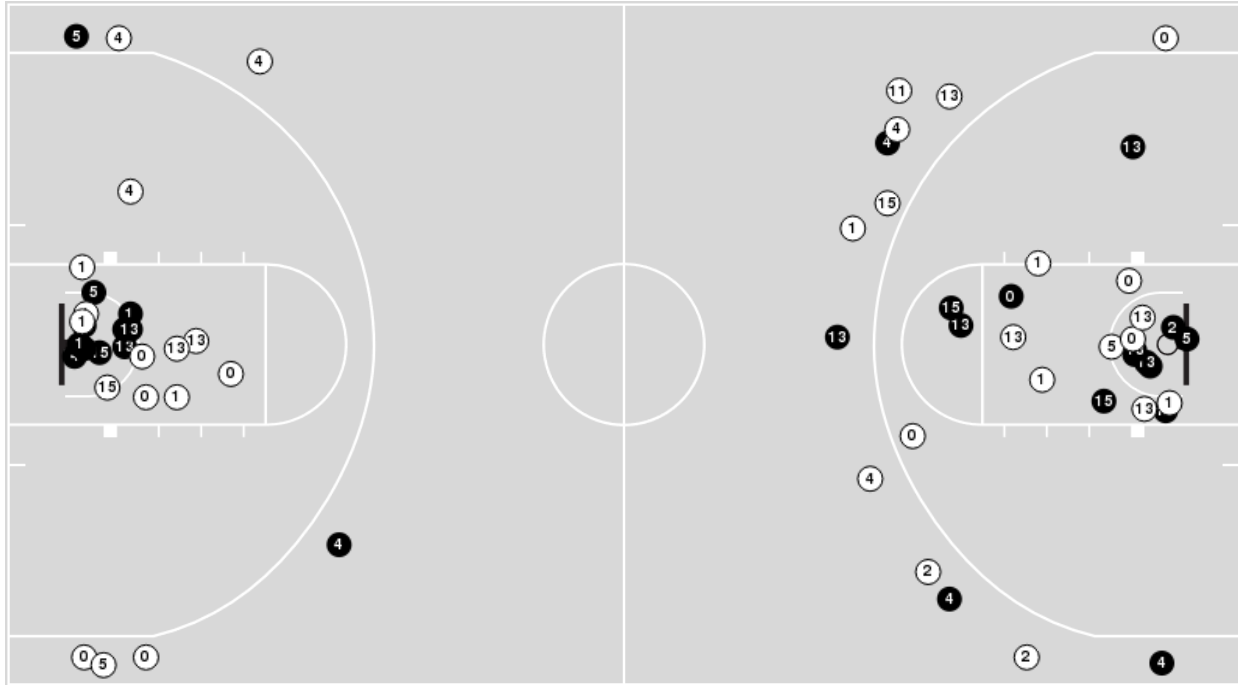

Players => 0, 1, 2, 3, 4, 5, 10, 11, 13, 15, 20, 21, 22, 24, 25, 30, 44FG Types=>AllResults=>All

LSU

All Field Goals