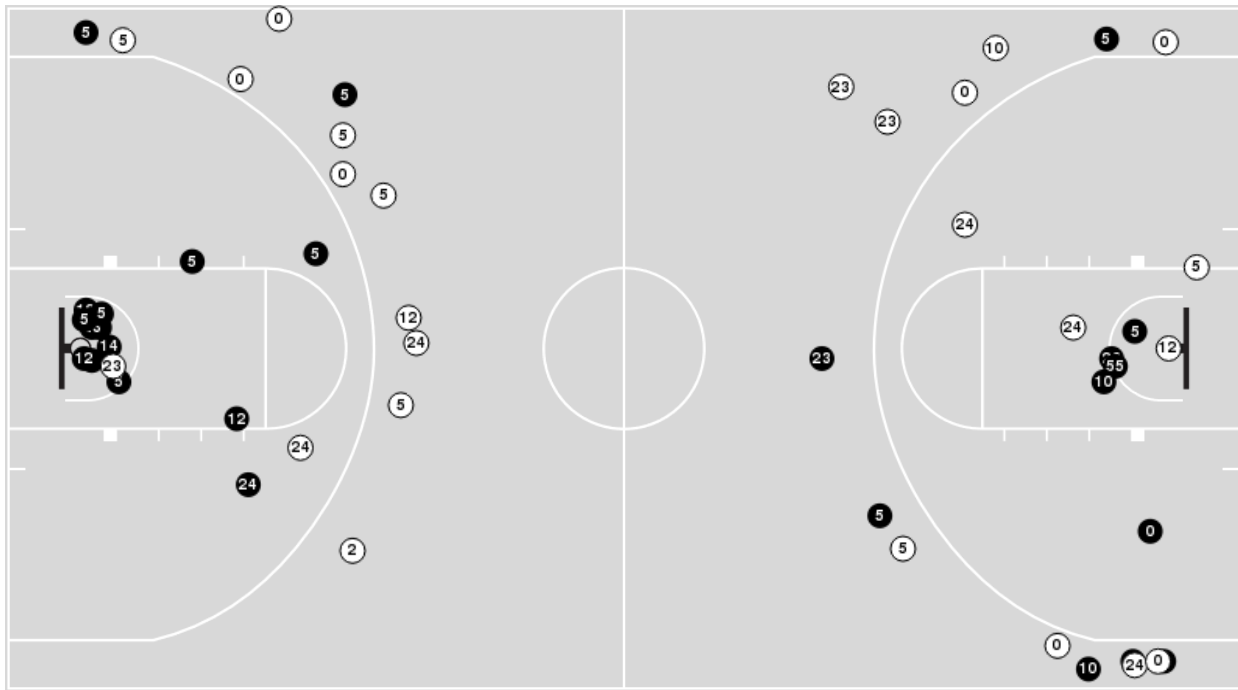

Officials: Doug Shows, Steven Anderson, Owen Shortt

Players => AllFG Types=>AllResults=>All

South Carolina

All Field Goals