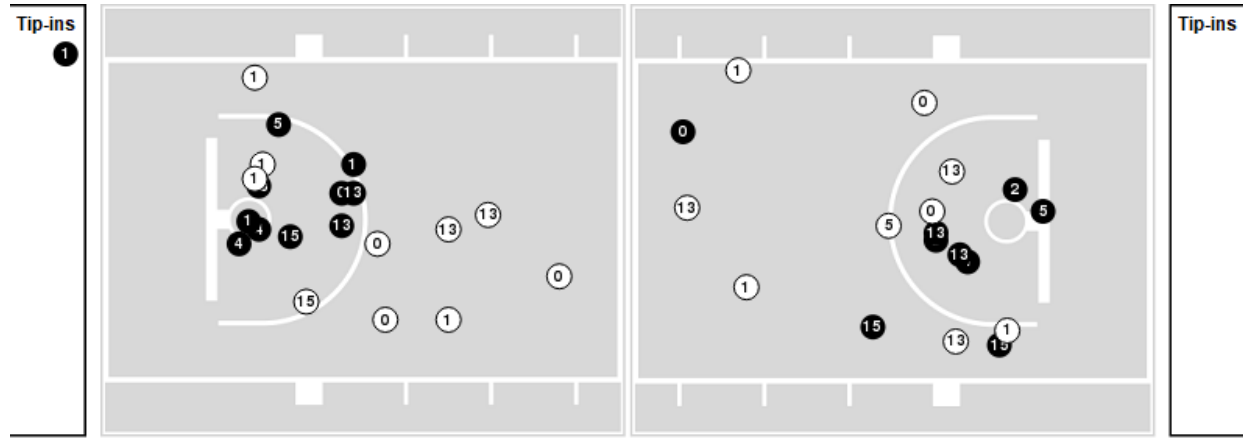

Blow Up Chart

● Made ○ Missed N - Player Number

LSU	M/A	%
Field Goals	28/63	44
2 Points	22/43	51
3 Points	6/20	30
Free Throws	13/22	59

LSU	M/A	%
Points in the Paint	38 (19 / 37)	51
Fast Break Points	15 (9/11)	82
Second Chance Points	14 (8/17)	47
Effective FG%	49