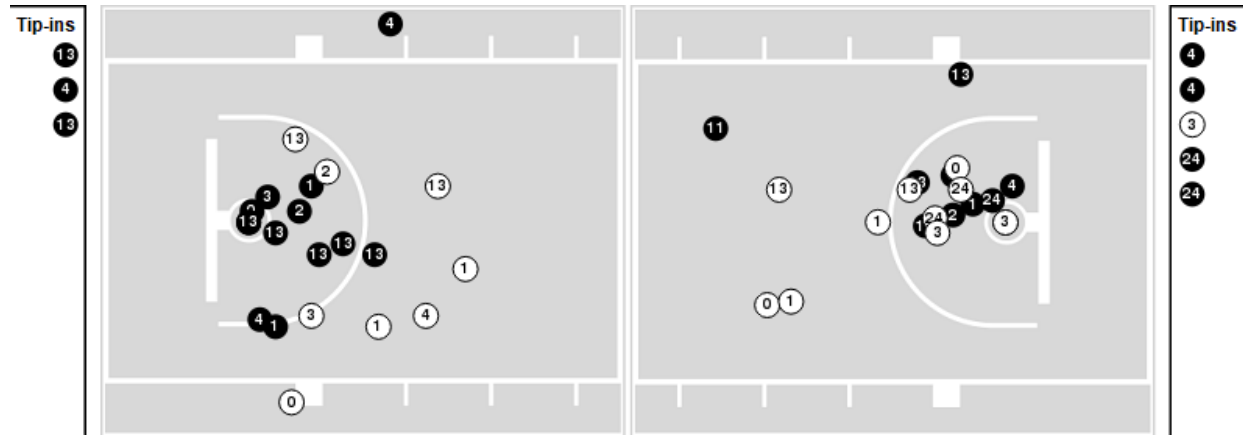

Blow Up Chart

● Made   ○ Missed   N - Player Number

LSU	M/A	%
Field Goals	34/69	49
2 Points	27/46	59
3 Points	7/23	30
Free Throws	9/14	64

LSU	M/A	%
Points in the Paint	52 (26 / 43)	60
Fast Break Points	19 (10/10)	100
Second Chance Points	23 (13/20)	65
Effective FG%	54