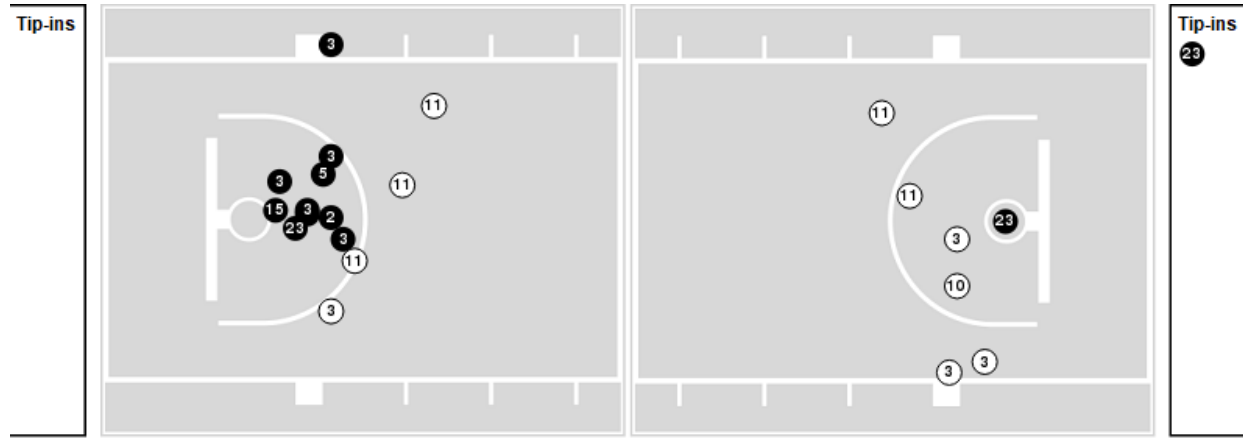

Blow Up Chart

● Made ○ Missed N - Player Number

Georgia	M/A	%
Field Goals	20/45	44
2 Points	12/22	55
3 Points	8/23	35
Free Throws	17/19	89

Georgia	M/A	%
Points in the Paint	20 (10 / 19)	53
Fast Break Points	6 (3/3)	100
Second Chance Points	8 (6/8)	75
Effective FG%	53