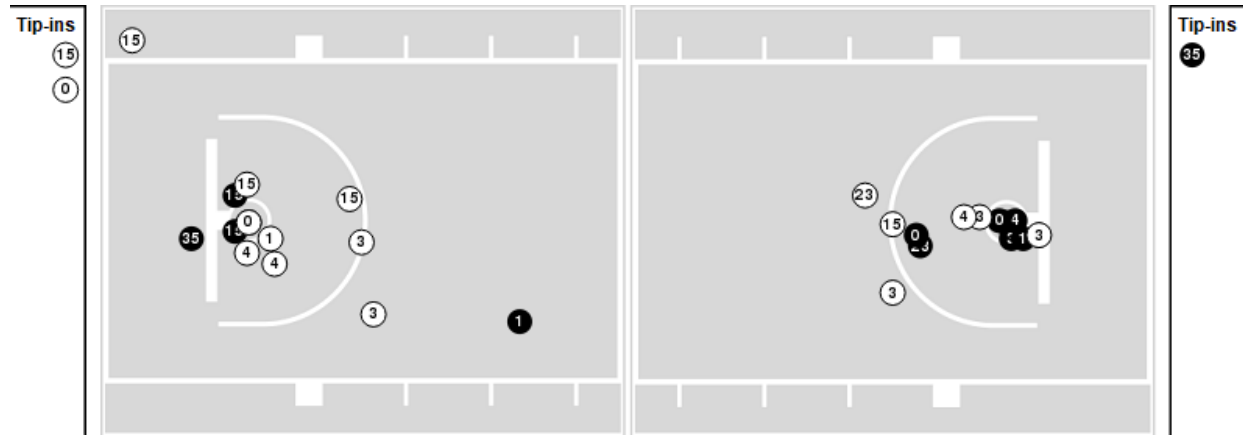

**Officials:** Doug Shows, Don Daily, Steven Anderson

Players => 0, 1, 2, 3, 4, 5, 10, 11, 12, 15, 20, 22, 23, 24, 25, 31, 32, 35 FG Types=>AllResults=>All

**Texas A&M**

**All Field Goals**

**Blow Up Chart**