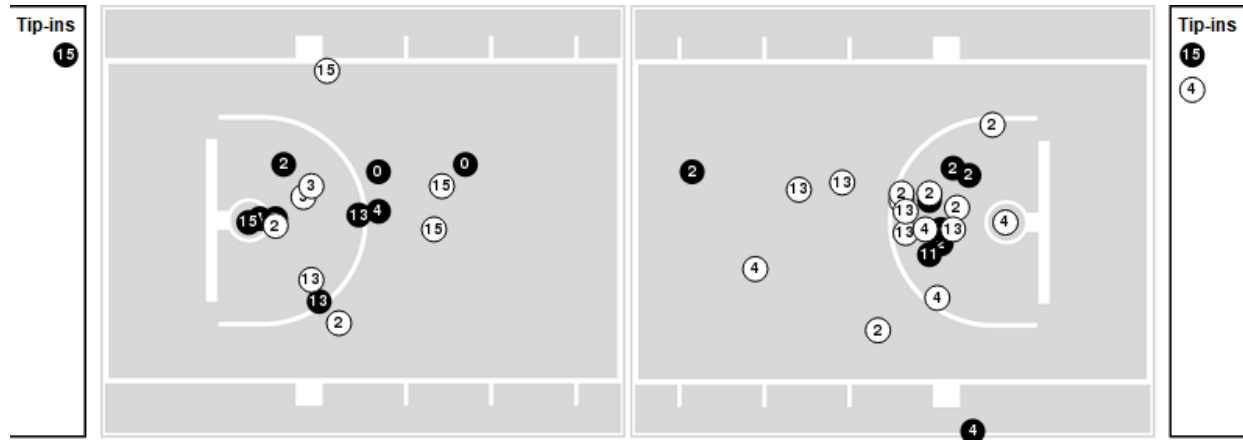

Blow Up Chart

● Made ○ Missed N - Player Number

LSU	M/A	%
Field Goals	28/65	43
2 Points	20/43	47
3 Points	8/22	36
Free Throws	8/13	62

LSU	M/A	%
Points in the Paint	34 (17 / 39)	44
Fast Break Points	17 (8/8)	100
Second Chance Points	14 (8/21)	38
Effective FG%	49