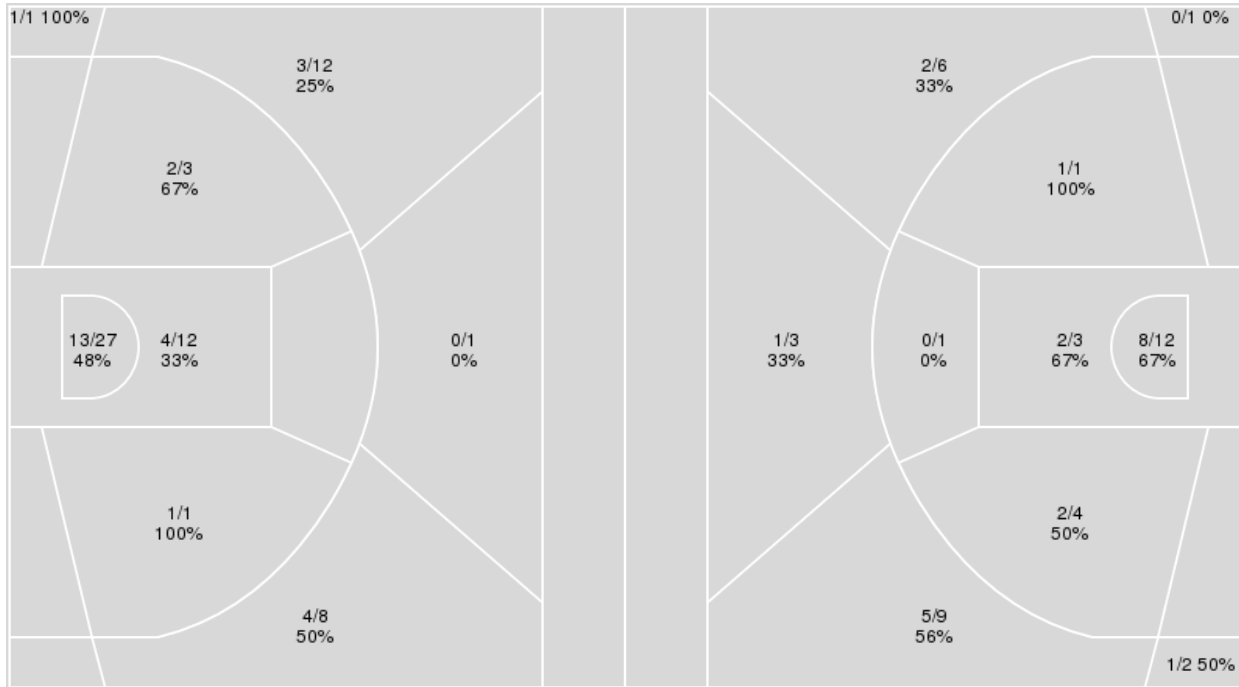

Ole Miss at LSU

02/01/22 Maravich Assembly Center, Baton Rouge
2021-22 Men's Basketball

Game Time: 8:00 PM
Game Duration: 2:14
Attendance: 9,707

Officials: Bart Lenox, Byron Jarrett, K.B. Burdett

{ Players => 0, 1, 2, 3, 4, 5, 10, 11, 13, 15, 20, 21, 22, 24, 25, 30, 44; } { Players => All; } FG Types => All; Results => All;
FG Types => All; Results => All;

LSU

Ole Miss

LSU	M/A	%
Field Goals	28/65	43
2 Points	20/43	47
3 Points	8/22	36
Free Throws	8/13	62

Ole Miss	M/A	%
Field Goals	22/42	52
2 Points	13/21	62
3 Points	9/21	43
Free Throws	23/31	74