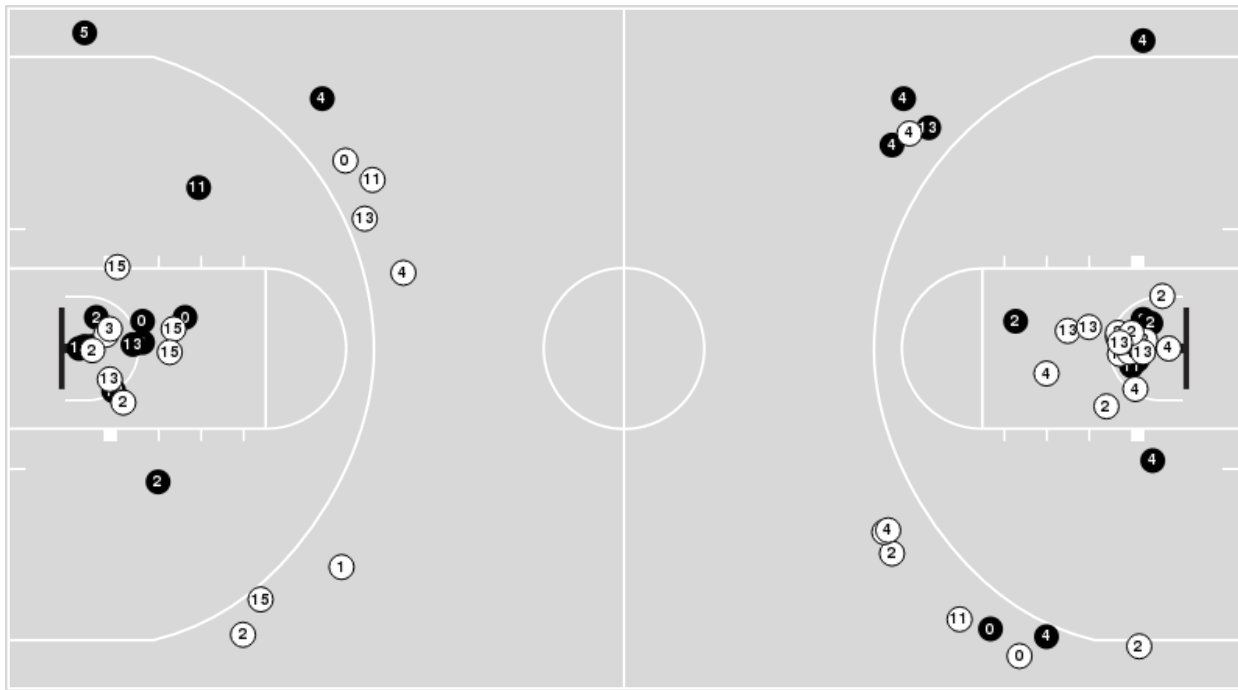

Players => 0, 1, 2, 3, 4, 5, 10, 11, 13, 15, 20, 21, 22, 24, 25, 30, 44FG Types=>AllResults=>All

LSU

All Field Goals