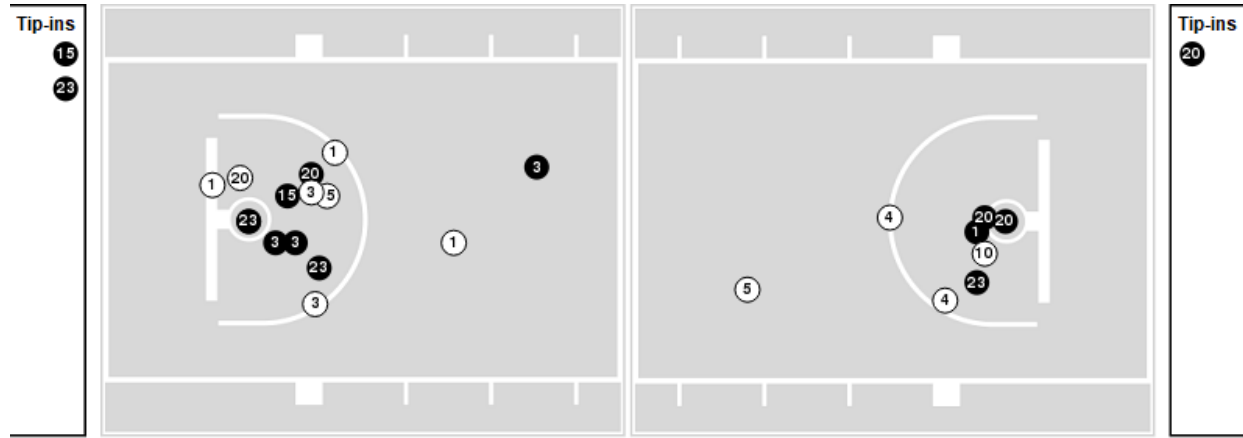

**Officials:** Terry Oglesby, Terry Wymer, Doug Simons

Players => 0, 1, 2, 3, 4, 5, 10, 11, 12, 15, 20, 22, 23, 24, 25, 31, 32, 35 FG Types=>All Results=>All

**Texas A&M**

**All Field Goals**

**Blow Up Chart**