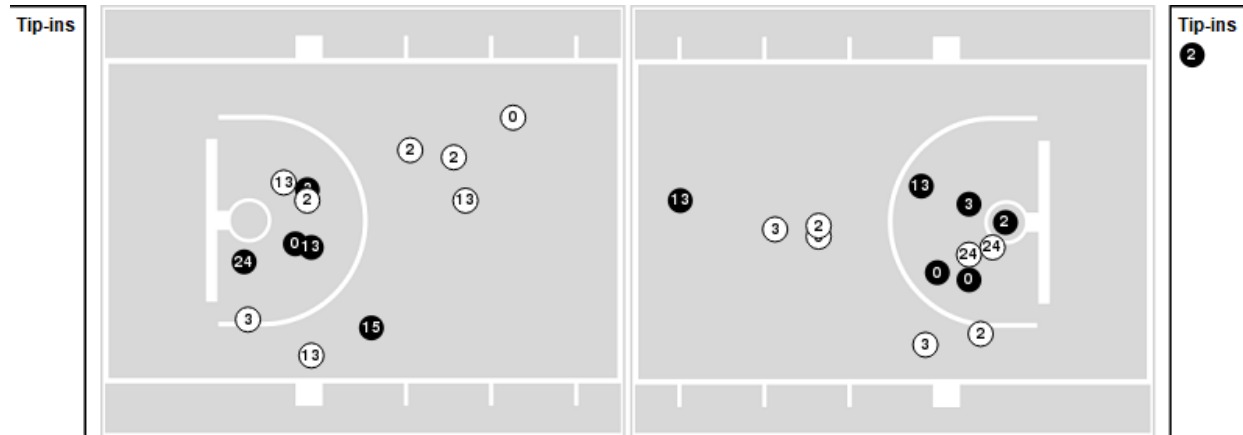

**Officials:** Terry Oglesby, Terry Wymer, Doug Sirmons

Players => 0, 1, 2, 3, 4, 5, 10, 11, 13, 15, 20, 21, 22, 24, 25, 30, 44FG Types=>AllResults=>All

**LSU**

**All Field Goals**

**Blow Up Chart**

● Made ○ Missed N - Player Number