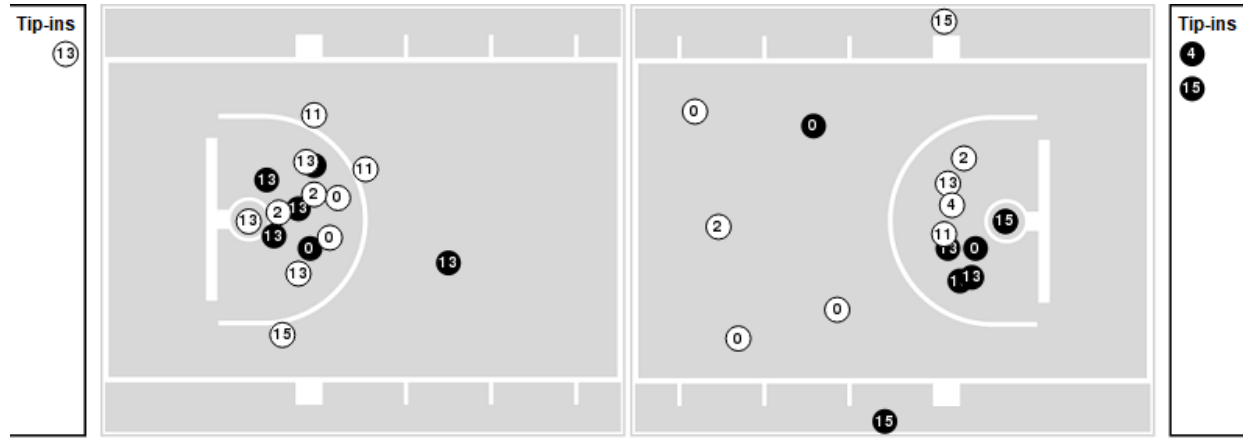

Blow Up Chart

● Made ○ Missed N - Player Number

LSU	M/A	%
Field Goals	24/56	43
2 Points	14/34	41
3 Points	10/22	45
Free Throws	9/15	60

LSU	M/A	%
Points in the Paint	26 (13 / 31)	42
Fast Break Points	9 (5/5)	100
Second Chance Points	11 (5/8)	63
Effective FG%	52