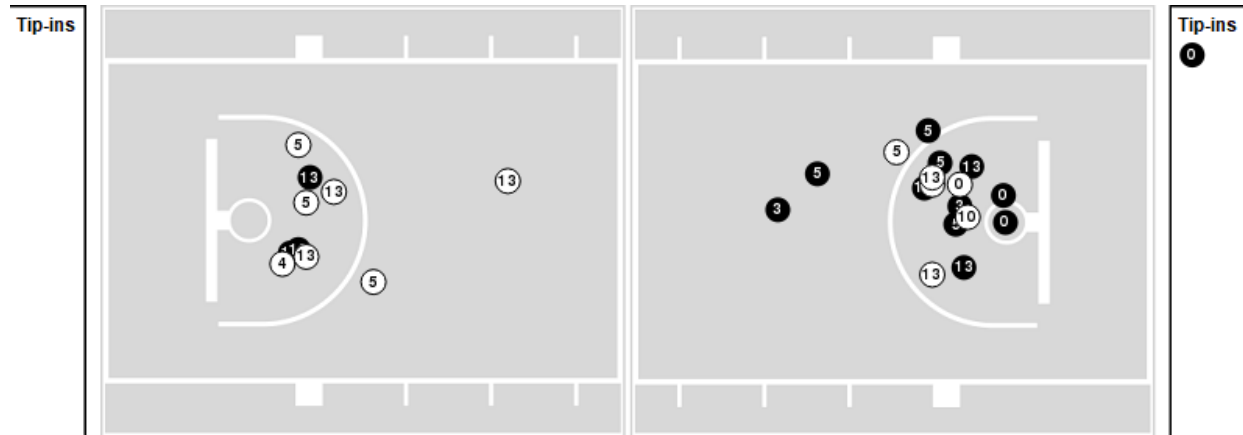

Blow Up Chart

● Made   ○ Missed   N - Player Number

Alabama	M/A	%
Field Goals	21/61	34
2 Points	14/27	52
3 Points	7/34	21
Free Throws	21/32	66

Alabama	M/A	%
Points in the Paint	28 (14 / 27)	52
Fast Break Points	6 (4/4)	100
Second Chance Points	15 (7/19)	37
Effective FG%	40