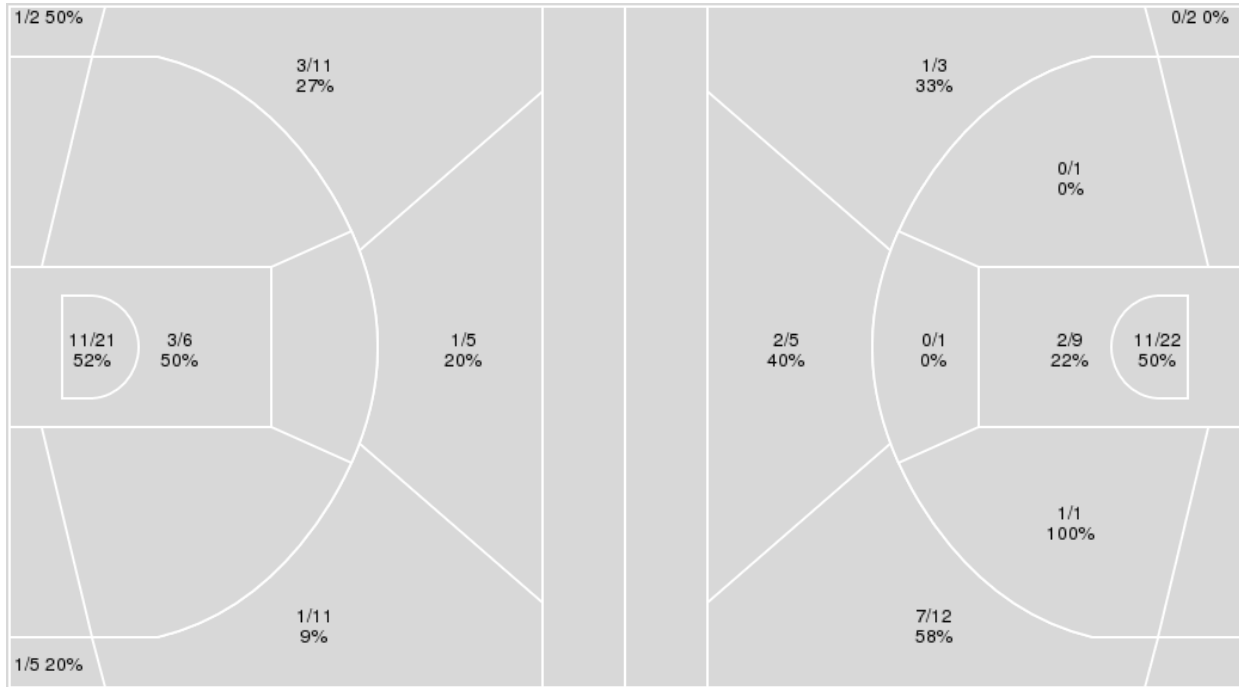

LSU at Alabama

01/19/22 Coleman Coliseum, Tuscaloosa
2021-22 Men's Basketball

Game Time: 6:00 PM
Game Duration: 2:26
Attendance: 10,368

Officials: Don Daily, Steven Anderson, Michael Roberts

{ Players => 0, 1, 2, 3, 4, 5, 10, 12, 13, 14, 15, 21, 22, 24, 25, 30, 33, 35; } FG Types => All; Results => All;

{ Players => 0, 1, 2, 3, 4, 5, 10, 11, 13, 15, 20, 21, 22, 24, 25, 30, 44; } FG Types => All; Results => All;

Alabama

LSU

Alabama	M/A	%
Field Goals	21/61	34
2 Points	14/27	52
3 Points	7/34	21
Free Throws	21/32	66

LSU	M/A	%
Field Goals	24/56	43
2 Points	14/34	41
3 Points	10/22	45
Free Throws	9/15	60