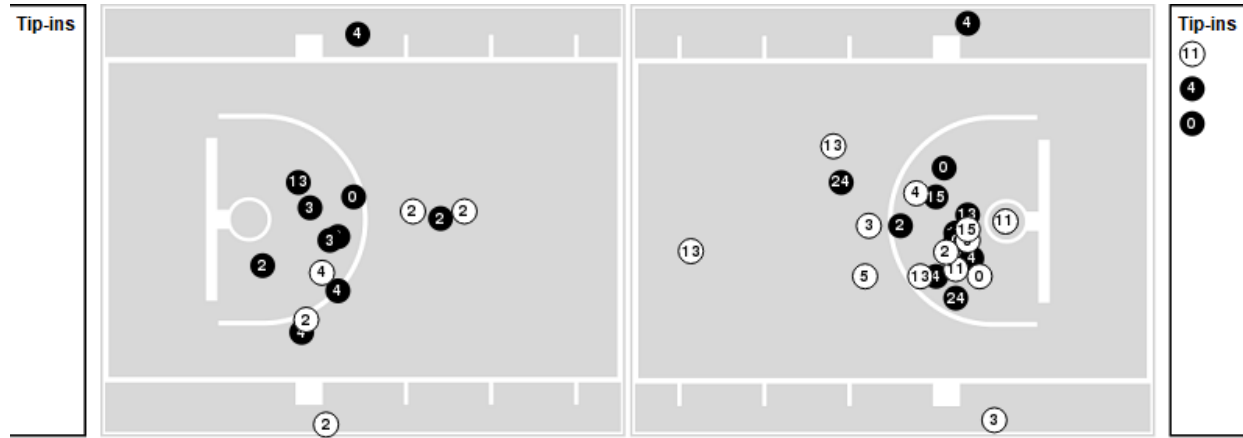

Blow Up Chart

● Made ○ Missed N - Player Number

LSU	M/A	%
Field Goals	27/54	50
2 Points	24/45	53
3 Points	3/9	33
Free Throws	7/11	64

LSU	M/A	%
Points in the Paint	42 (21 / 37)	57
Fast Break Points	10 (6/7)	86
Second Chance Points	6 (3/8)	38
Effective FG%	53